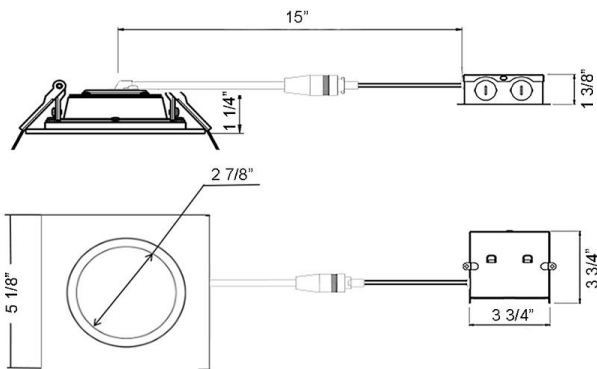

Intumescent Gasket for additional sealing in case of fire

Heavy Duty Steel Spring Clips for secure installation

3/8" Regressed for reduced glare

1 1/2" Spring Height for installations on 2 x 5/8" drywall

DIMENSIONS ID 4" OD 5 1/8" Cut Out 4" to 4 1/4"

Fixture Thickness: 1 1/4"

120V Triac Dimmable Driver Included

ORDERING GUIDE

	CCT	Trim
LFR-4S-RB-9W-5CCT	5CCT	White
5CCT: 2700 - 3000 - 3500 - 4000 - 5000K		

INSTRUCTIONS FOR PROPER ASSEMBLY

Cut a circular opening in the gypsum ceiling such that the annular space between the ceiling membrane and the fixture does not exceed 1/8 inch.

Ensure penetrations do not exceed 100 square inches in any 100 square feet of ceiling area. Install with a minimum separation of 4 feet between units.