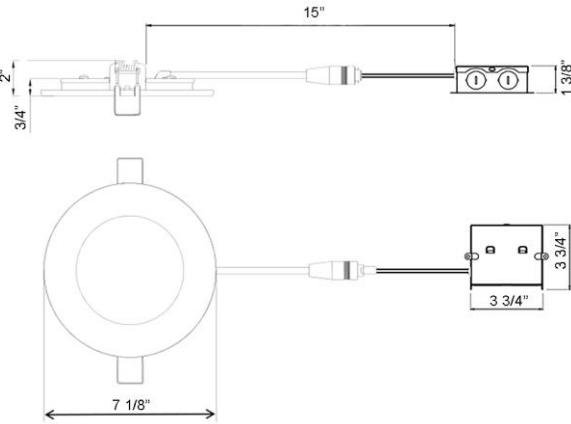

LFR-6R-FE-12W-5CCT

6" Round Fire Rated Flat Edgelit LED 12W 5CCT

DESCRIPTION

6" Round Fire Rated Ultra Slim Recessed LED 5CCT 12W
With Integral Driver In Connection Box

FEATURES & BENEFITS

- 2 Hour Fire Rated** without additional housing or hardware
- Type IC, Air-Tight & Wet Location** - No Housing Required
- All Steel Heat Resistant Casing** provides up to 2 Hour Fire Protection
- Intumescent Gasket** for additional sealing in case of fire
- Heavy Duty Steel Spring Clips** for secure installation
- 1 1/2" Spring Height** for installations on 2 x 5/8" drywall
- Plenum Rated Cable** for Commercial Installations
- Driver Inside Connection Box** - No Junction Box Needed
- 5 CCT** User Selectable Light Colors
- CRI 90+** for True Color Rendering

DIMENSIONS ID 6" OD 7 1/8" Cut Out 6" to 6 1/4"

Fixture Thickness: 5/8"

120V Triac Dimmable Driver Included

ORDERING GUIDE

	CCT	Trim
LFR-6R-FE-12W-5CCT	5CCT	White
5CCT: 2700 - 3000 - 3500 - 4000 - 5000K		

INSTRUCTIONS FOR PROPER ASSEMBLY

Cut a circular opening in the gypsum ceiling such that the annular space between the ceiling membrane and the fixture does not exceed 1/8 inch. Ensure penetrations do not exceed 100 square inches in any 100 square feet of ceiling area. Install with a minimum separation of 4 feet between units. Maintain a minimum 1 inch space between the edge of the fixture and closest structural member.