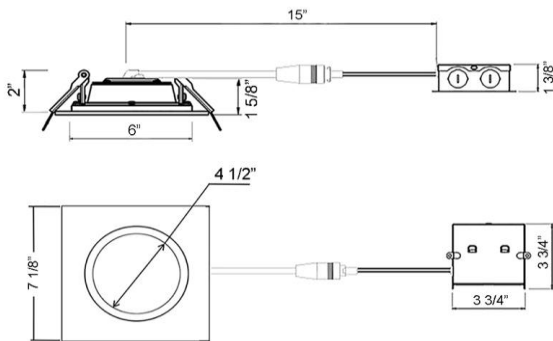

Intumescent Gasket for additional sealing in case of fire

Heavy Duty Steel Spring Clips for secure installation

3/8" Regressed for reduced glare

1 1/2" Spring Height for installations on 2 x 5/8" drywall

DIMENSIONS ID 6" OD 7 1/8" Square Cut Out 6" to 6 1/4"

Fixture Thickness: 1 1/4"

120V Triac Dimmable Driver Included

ORDERING GUIDE

	CCT	Trim
LFR-6S-RB-14W-5CCT	5CCT	White
5CCT: 2700 - 3000 - 3500 - 4000 - 5000K		

INSTRUCTIONS FOR PROPER ASSEMBLY

Cut a circular opening in the gypsum ceiling such that the annular space between the ceiling membrane and the fixture does not exceed 1/8 inch.

Ensure penetrations do not exceed 100 square inches in any 100 square feet of ceiling area. Install with a minimum separation of 4 feet between units.