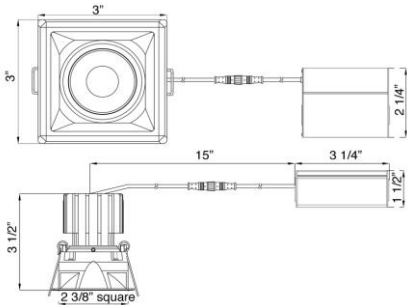

LSG3-HO-TT

3" Square Regressed Gimbal LED High Output 11W - Thin Trim

Project: _____

Location: _____

Model #: _____ Qty: _____

Notes: _____

DESCRIPTION

3" Square Regressed Gimbal LED
 With Integral Driver In Connection Box
 Gimbal Yet Air-Tight Without Housing Needed
Thin Trim with **High Output** of our original patented best seller

MOUNTING

Cut 2 1/2" Square Hole In Ceiling And Snap Fixture In Opening
 With Attached Spring Clips
 Ceiling Clearance Required: 4"

DIMENSIONS: ID 2 3/8" square OD 3" Cut Out 2 1/2" square

120V TRIAC Dimmable Optional 120V-347V

AVAILABLE TRIMS

White

Black

ACCESSORIES

Sold Separately

Low Voltage Extension Cables. Max 40 ft Allowed
[6ft - model # EXC6](#)
[20ft - model # EXC20](#)

[Flat Rough-in Plate - model RIP-S-258](#)