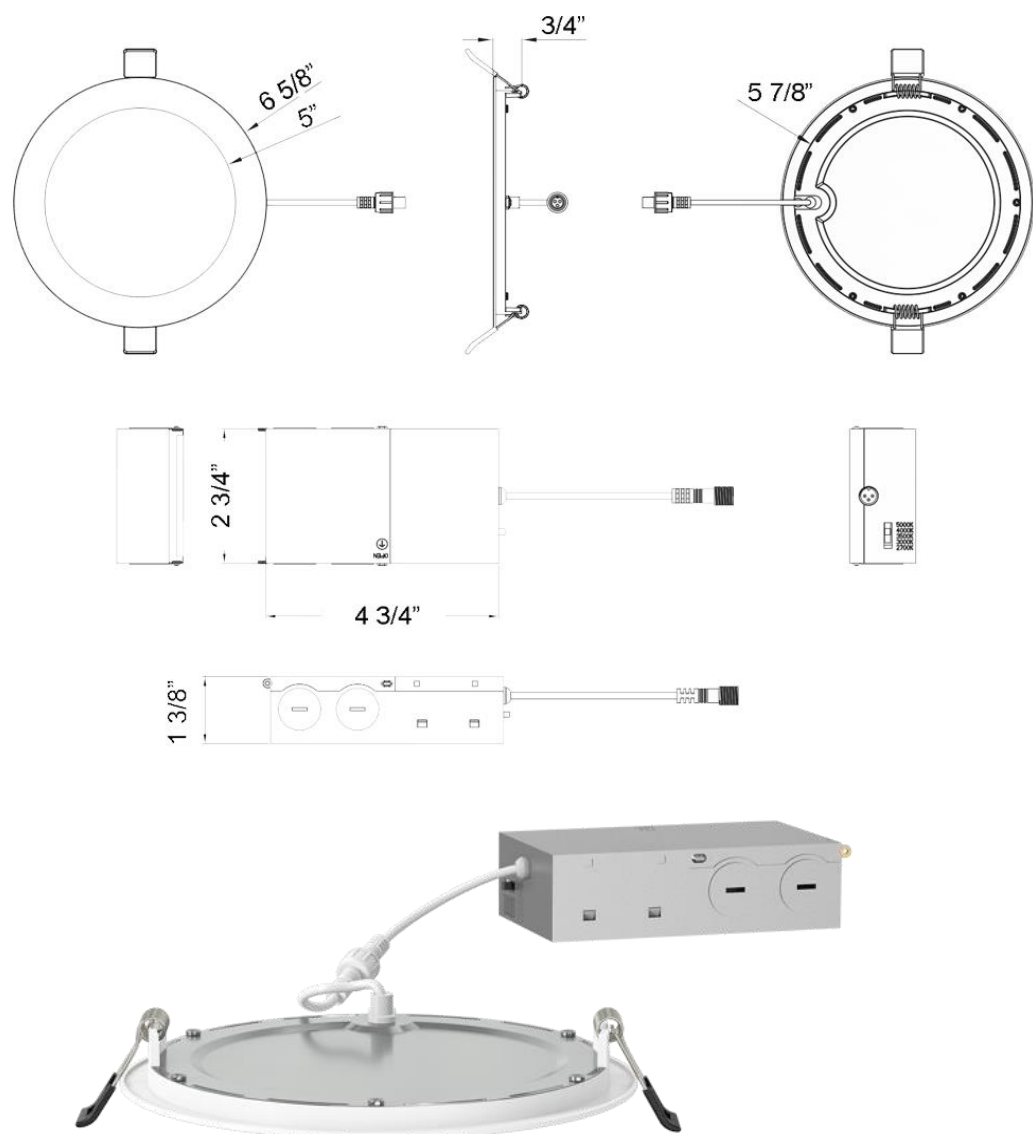

SC-DL12-D06H-A1-61RE

Lotolite 6" Slim Round Panel LED 1400 lm 12W

Project: _____

Location: _____

Model: _____ Qty: _____

Notes: _____

DESCRIPTION

Lotolite 6" Slim Panel - delivering an impressive high-lumen output of 1400 lm from 12 W, ensuring bright, efficient lighting for any space

FEATURES & BENEFITS

- Up to 120 lm/W - Best in Class Efficiency
- 5 CCT Field Selectable 2700-3000-3500-4000-5000K
- Type IC, Air-Tight & Wet Location Rated - No Housing Required
- CRI 90+ for true color rendering
- 1/2" Ultra Slim Profile

INSTALLATION INSTRUCTIONS

DIMENSIONS ID 5 7/8" OD 6 5/8" Cut Out 6 1/8"

SPECIFICATION	
Applications	Renovations & New Construction
Power	12 W
Color Temperature (K)	2700 - 3000 - 3500 - 4000 - 5000
Light Output (lm)	1330 - 1355 - 1415 - 1450 - 1460
Halogen Equivalent	120 W
Beam Angle	110°
CRI	90+
Driver Input	100-130 V AC
Dimming	TRIAC Dimmers 10% - 100%
Junction Box Volume	8.4 cubic inches / Max 5 No 12 AWG or 7 No 14 AWG
Approved Location	Insulated Ceiling & Wet Locations
Air Tight	Yes
Ambient Temperature	-4°F (-20°C) to +104°F (+40°C)
Projected Life	70% Light Output at 50,000 Hours
Certification	cETLus, FCC, Energy Star, JA8
Warranty	3 Year

ACCESSORIES

Sold Separately

[13" Mounting Plate Flat model # MP6-2](#)

[26" Flat Rough-In Plates model # RIP6](#)

[Flanged Plate with Hanger Bars - model # FRP6](#)

[Goof Ring OD 7 5/8" White # GR6 Black # GR6-BK](#)