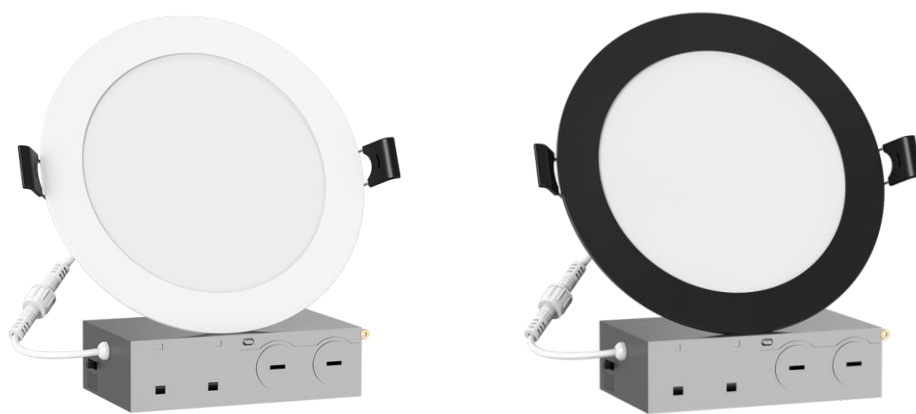

SC-DL12-D06H-A1-61RE

Lotolite 6" Slim Round Panel LED 1400 lm 12W

Project: _____

Location: _____

Model: _____ Qty: _____

Notes: _____

DESCRIPTION

Lotolite 6" Slim Panel - delivering an impressive high-lumen output of 1400 lm from 12 W, ensuring bright, efficient lighting for any space

FEATURES & BENEFITS

- Up to 120 lm/W - Best in Class Efficiency
- 5 CCT Field Selectable 2700-3000-3500-4000-5000K
- Type IC, Air-Tight & Wet Location Rated - No Housing Required
- CRI 90+ for true color rendering
- 1/2" Ultra Slim Profile

INSTALLATION INSTRUCTIONS

DIMENSIONS ID 5 7/8" OD 6 5/8" Cut Out 6 1/8"

SPECIFICATION	
Applications	Renovations & New Construction
Power	12 W
Color Temperature (K)	2700 - 3000 - 3500 - 4000 - 5000
Light Output (lm)	1330 - 1355 - 1415 - 1450 - 1460
Halogen Equivalent	120 W
Beam Angle	110°
CRI	90+
Driver Input	100-130 V AC
Dimming	TRIAC Dimmers 10% - 100%
Junction Box Volume	8.4 cubic inches / Max 5 No 12 AWG or 7 No 14 AWG
Approved Location	Insulated Ceiling & Wet Locations
Air Tight	Yes
Ambient Temperature	-4°F (-20°C) to +104°F (+40°C)
Projected Life	70% Light Output at 50,000 Hours
Certification	cETLus, FCC, Energy Star, JA8
Warranty	3 Year

[Jumper Cable 10 ft. Model # JC-5CCT-10](#)

Emergency Driver 8W 120-347V input
[model # BLD-HM08D-YYY](#)

ORDERING GUIDE

SC-DL12-D06H-A1-61RE-WH
SC-DL12-D06H-A1-61RE-BK

[White Trim](#)
[Black Trim](#)

Lotus LED Lights USA