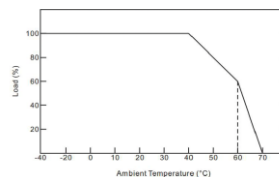

Project: \_\_\_\_\_

Location: \_\_\_\_\_

Qty: \_\_\_\_\_

Notes: \_\_\_\_\_

SPECIFICATION	
Applications	24V DC Tunable White LED installations with app control
Power	96 W
Input	120V AC 60 Hz
Output V / A	24V DC / 4A
Voltage Adjustment	24 to 26 V +/- 0.5V
Type	Constant Voltage PWM output
Min / Max Load:	no minimum / 96 W
Dimming Range	0.3% - 100%
Smart Dimming	Smart Life app (Tuya) or Bluetooth control
Wiring	Single Pole or 3-Way
THD	< 10% at full load
Power Factor	> 0.99 at full load
Efficiency	91% at full load
Inrush Current	50A, 150us @ 50%
Leakage current	< 0.5mA
PWM Frequency	16 KHz
Net Weight	0.55 lbs / 0.25 kg
Protection	short circuit, over-voltage, over-heat, over-load
Approved Location	Dry & Damp Locations
Working Temperature	-40°F (-40°C) to +140°F (+60°C)
Warranty	5 Year
Safety standards	c UL us Listed UL8750; CAN/CSA-C22.2 No.250.13
Certifications	Class 2, UL Class P, FCC Part 15 Class B Subpart B

## 3-WAY WIRING DIAGRAM

Derating Curve (Output power VS Ambient TEMP)

Power factor curve

Efficiency Curve