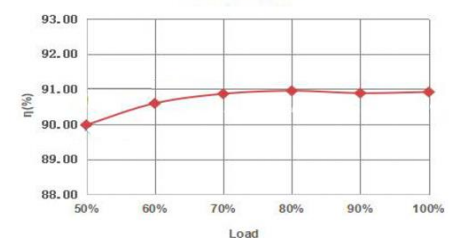

## 3-WAY WIRING DIAGRAM

Derating Curve (Output power VS Ambient TEMP)

Power factor curve

Efficiency Curve