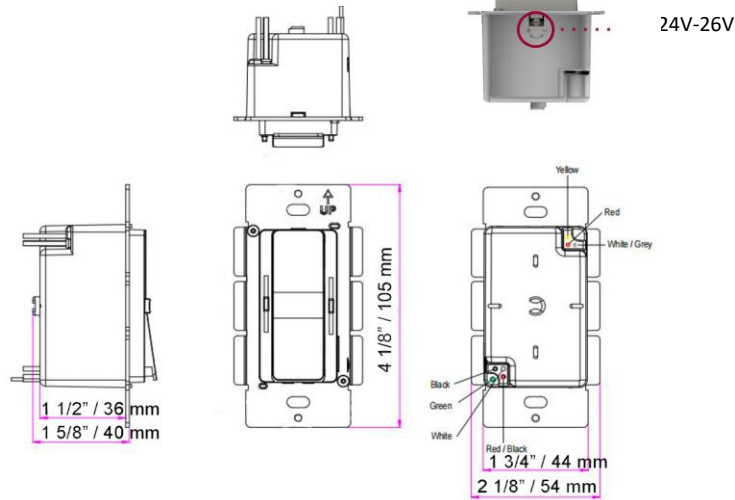

FEATURES & BENEFITS

- Eliminates compatibility issues between drivers and dimmers
- Includes separation plate that allows installation of high and low voltage circuits in the same box
- Smooth control of the light color from 2700K to 5000K by manual slide button or by WiFi / Bluetooth (Smart Life) app
- Fine tuning of the output voltage

Project: _____

Location: _____

Qty: _____

Notes: _____

SPECIFICATION	
Applications	24V DC Tunable White LED installations with app control
Power	96 W
Input	120V AC 60 Hz
Output V / A	24V DC / 4A
Voltage Adjustment	24 to 26 V +/- 0.5V
Type	Constant Voltage PWM output
Min / Max Load:	no minimum / 96 W
Dimming Range	0.3% - 100%
Smart Dimming	Smart Life app (Tuya) or Bluetooth control
Wiring	Single Pole or 3-Way
THD	< 10% at full load
Power Factor	> 0.99 at full load
Efficiency	91% at full load
Inrush Current	50A, 150us @ 50%
Leakage current	< 0.5mA
PWM Frequency	16 KHz
Net Weight	0.55 lbs / 0.25 kg
Protection	short circuit, over-voltage, over-heat, over-load
Approved Location	Dry & Damp Locations
Working Temperature	-40°F (-40°C) to +140°F (+60°C)
Warranty	5 Year
Safety standards	c UL us Listed UL8750; CAN/CSA-C22.2 No.250.13
Certifications	Class 2, UL Class P, FCC Part 15 Class B Subpart B