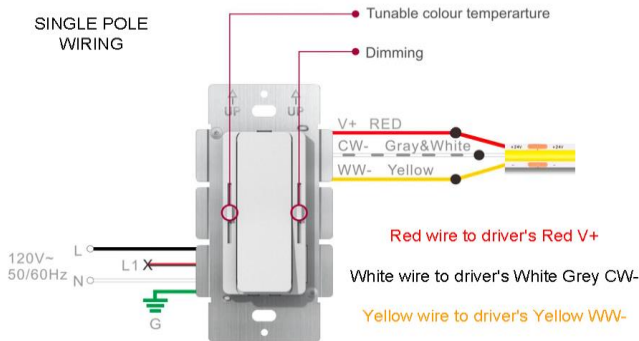

Project: \_\_\_\_\_

Location: \_\_\_\_\_

Qty: \_\_\_\_\_

Notes: \_\_\_\_\_

SPECIFICATION	
Applications	24V DC Tunable White LED installations with app control
Power	96 W
Input	120V AC 60 Hz
Output V / A	24V DC / 4A
Voltage Adjustment	24 to 26 V +/- 0.5V
Type	Constant Voltage PWM output
Min / Max Load:	no minimum / 96 W
Dimming Range	0.3% - 100%
Smart Dimming	Smart Life app (Tuya) or Bluetooth control
Wiring	Single Pole or 3-Way
THD	< 10% at full load
Power Factor	> 0.99 at full load
Efficiency	91% at full load
Inrush Current	50A, 150us @ 50%
Leakage current	< 0.5mA
PWM Frequency	16 KHz
Net Weight	0.55 lbs / 0.25 kg
Protection	short circuit, over-voltage, over-heat, over-load
Approved Location	Dry & Damp Locations
Working Temperature	-40°F (-40°C) to +140°F (+60°C)
Warranty	5 Year
Safety standards	c UL us Listed UL8750; CAN/CSA-C22.2 No.250.13
Certifications	Class 2, UL Class P, FCC Part 15 Class B Subpart B

## SINGLE POLE WIRING

## 3-WAY WIRING DIAGRAM

Derating Curve (Output power VS Ambient TEMP)

Power factor curve

Efficiency Curve