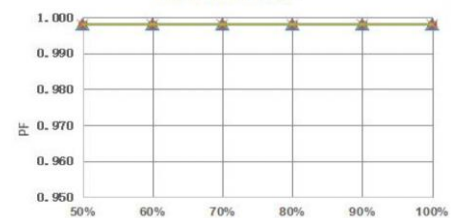

## SINGLE POLE WIRING

## 3-WAY WIRING DIAGRAM

Derating Curve (Output power VS Ambient TEMP)

Power factor curve

Efficiency Curve