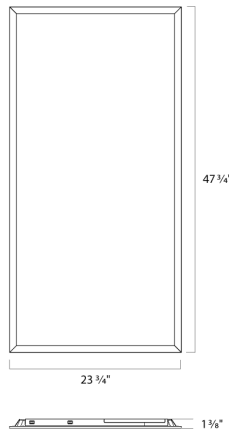

Technical Specifications (continued)

Reflector:

Powder-coated sheet metal

Green Technology:

Mercury and UV free. RoHS-compliant components.

Installation

Mounting:

Recessed into T-grid ceiling. Surface and recessed mounting kits available for drywall ceilings.

Dimensions

Features

- 0-10V dimming
- 100,000-Hour LED lifespan
- 5-Year, limited warranty
- 2 per case, must order in case quantity increments

Ordering Matrix

Family	Size/Wattage	Color Temp	Finish	Driver	Battery Backup
T17FA	2X4				/E
	2X2 = 2' x 2', 40/30/20W 1X4 = 1' x 4', 40/30/20W 2X4 = 2' x 4', 50/40/30W	Blank = 3500/4000/5000K	Blank = White	Blank = 120-277V, 0-10V Dimming	Blank = None /E = Battery Backup