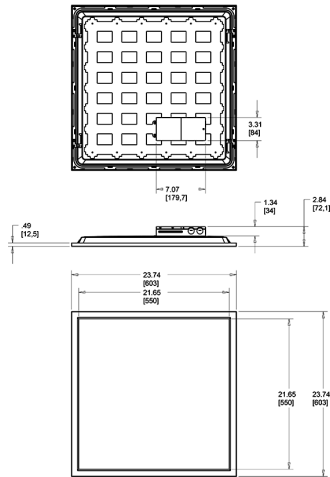

Dimensions

Features

- Integrated 0-10V dimming
- 50,000-Hour LED lifespan
- 5-Year, limited warranty
- 4 per case, must order in case quantity increments

Ordering Matrix

Family	Housing Size	Wattage	Color Temp	Driver	Lightcloud	
T34	-	2X2	-	30	/D10	
	2X2 = 2' X 2'	20 = 20W ¹	Blank = 5000K	/D10 = 0-10V Dimming	Blank = No Options	
	2X4 = 2' X 4'	30 = 30W	N = 4000K		/LC = Lightcloud	
		40 = 40W	YN = 3500K			
		50 = 50W ²				

Must order in case quantity increments. See product spec sheet for exact increments.

¹ Available only in 2' x 2' only.

² Available in 2' x 4' only.