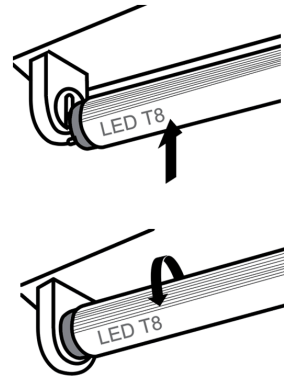

Compliance**UL Listed:**

Yes

NSF Listed:

Meets NSF/ANSI standards for use in Food Zone (non-contact), Splash, and Non-Food Zones. Tube guard required in open fixtures.

Certification Model Number:

T8-15-48G-830-DIR

DLC Product Code: PLDH9E47DURX

Ballast Performance

	0.78BF	0.88BF	1.88BF
Lumens	1830	2035	2625
System Power (W)	16	17.5	22.5

Case and Pallet Dimensions

	QTY	LENGTH (in)	WIDTH (in)	HEIGHT (in)
CASE	25	49.2	7.9	7
PALLET	30	49.2	39.4	48.8

Wiring Diagram

Dimension

Light Distribution