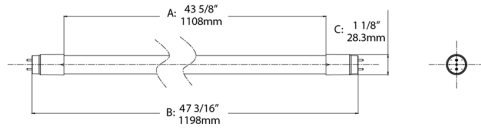

DLC Product Code: PLDH9E47DURX

Ballast Performance

	0.78BF	0.88BF	1.88BF
Lumens	1830	2035	2625
System Power (W)	16	17.5	22.5

Case and Pallet Dimensions

	QTY	LENGTH (in)	WIDTH (in)	HEIGHT (in)
CASE	25	49.2	7.9	7
PALLET	30	49.2	39.4	48.8

Wiring Diagram

Dimension

Light Distribution