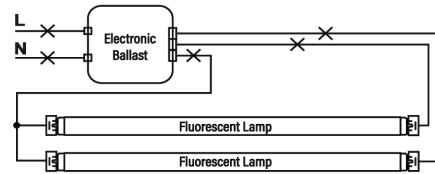

Technical Specifications (continued)

California Energy Commission (CEC) Status:

Lawful for Sales in California

Application:

Suitable for damp locations and totally enclosed fixtures.

\

Case and Pallet Dimensions

	QTY	LENGTH (in)	WIDTH (in)	HEIGHT (in)
CASE	10	7.7	2.9	123
PALLET	550	41.3	42.5	126

Wiring Diagram