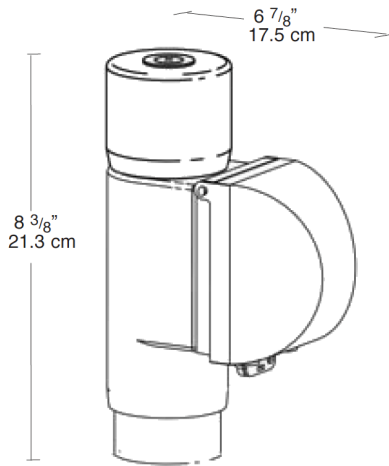

weatherproof cover with Mighty Post Adapter section for use with Mighty Posts for self standing use in the yard. Adapter section and cap made from the same tough ABS as our posts. Fits 2 1/2" pipe for a DIY post. Cap and close up plug supplied.

Color: Black

Weight: 1.1 lbs

Project:	Type:
Prepared By:	Date:

Technical Specifications

Compliance

UL Listed:

Suitable for wet locations. Fixtures with ground wire must be used.

Trade Agreements Act Compliant:

Set Screw:

Locks cap to post and prevents rotation

Dimensions**Features**

- Clear PVC plastic turtle cover with lockable latch
- Fits all standard rectangular covers
- Close up plug included
- Knockout holes in bottom of Post Adapter for easy wiring
- Mighty Post Adapter extends post height to keep outlets above plants and snow
- Add an electrical box to your Might Post and Lawn Light combo