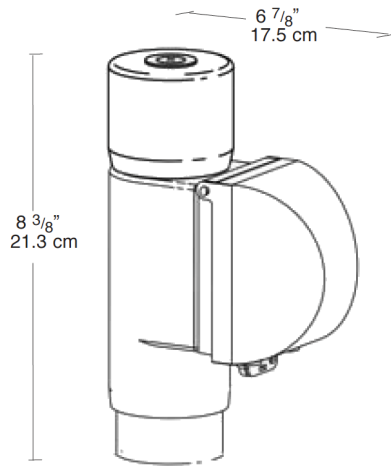

weatherproof cover with Mighty Post Adapter section for use with Mighty Posts for self standing use in the yard. Adapter section and cap made from the same tough ABS as our posts. Fits 2 1/2" pipe for a DIY post. Cap and close up plug supplied.

Color: Verde green

Weight: 1.1 lbs

Project:	Type:
Prepared By:	Date:

Technical Specifications

Compliance

UL Listed:

Suitable for wet locations. Fixtures with ground wire must be used.

Trade Agreements Act Compliant:

Set Screw:

Locks cap to post and prevents rotation

Dimensions

Features

- Clear PVC plastic turtle cover with lockable latch
- Fits all standard rectangular covers
- Close up plug included
- Knockout holes in bottom of Post Adapter for easy wiring
- Mighty Post Adapter extends post height to keep outlets above plants and snow
- Add an electrical box to your Might Post and Lawn Light combo