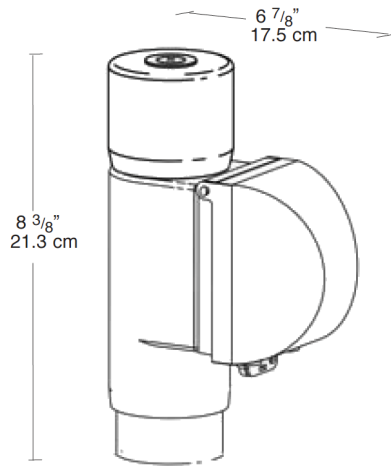

Project:	Type:
Prepared By:	Date:

weatherproof cover with Mighty Post Adapter section for use with Mighty Posts for self standing use in the yard. Adapter section and cap made from the same tough ABS as our posts. Fits 2 1/2" pipe for a DIY post. Cap and close up plug supplied.

Color: White

Weight: 1.1 lbs

Technical Specifications

Compliance

UL Listed:

Suitable for wet locations. Fixtures with ground wire must be used.

Trade Agreements Act Compliant:

This product is a product of Cambodia and a "designated country" end product that complies with the Trade Agreements Act

Construction

Materials:

Post PVC Cap ABS In-Use Cover Clear PVC MP
Adapter ABS Junction Box Polycarbonate

Set Screw:

Locks cap to post and prevents rotation

Dimensions**Features**

- Clear PVC plastic turtle cover with lockable latch
- Fits all standard rectangular covers
- Close up plug included
- Knockout holes in bottom of Post Adapter for easy wiring
- Mighty Post Adapter extends post height to keep outlets above plants and snow
- Add an electrical box to your Might Post and Lawn Light combo