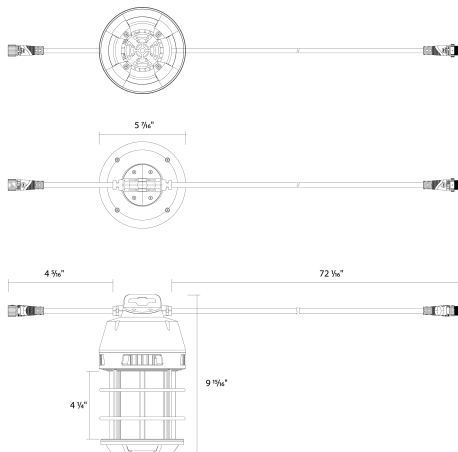

Dimensions

Features

- Omnidirectional light output
- Swappable plug accessories for hardwired, 120V, 277V
- IP64 rating protects against dust and water
- Carabiner clip for easy mounting at the job site
- 6kV surge protection built in