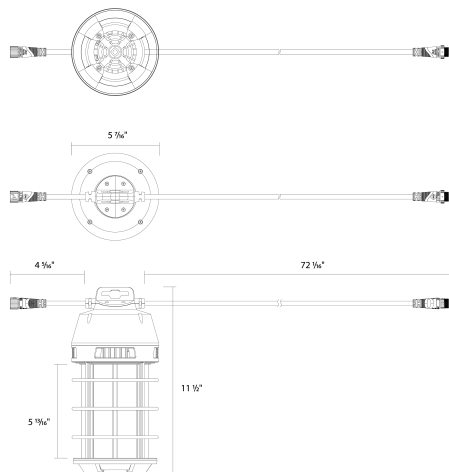

Dimensions

Features

- Omnidirectional light output
- Swappable plug accessories for hardwired, 120V, 277V
- IP64 rating protects against dust and water
- Carabiner clip for easy mounting at the job site
- 6kV surge protection built in