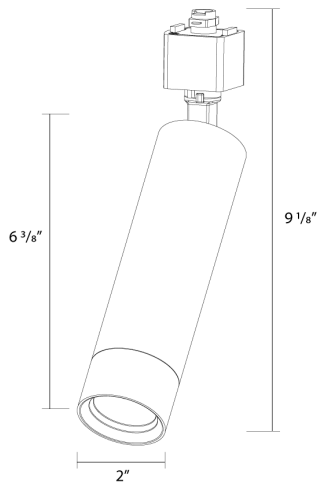

Dimensions

Features

- 100,000-Hour LED lifespan
- TRIAC dimming
- 120V
- Dry location only
- 5-Year, limited warranty

Ordering Matrix

Family	Wattage	Mount	Color Temp	Optics	Finish	Driver
TK22R					B	
	Blank = 10/8/6W	Blank = H-Track Mount	Blank = 2700/3000/3500/4000/5000K CCT Adjustable	Blank = 24-60° Adjustable	Blank = White B = Black	Blank = 120V, TRIAC Dimming