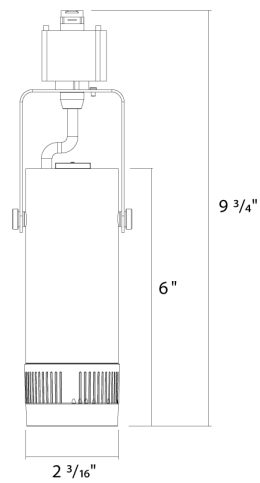

**Dimensions**

**Features**

- 100,000-Hour LED lifespan
- DLC Listed
- TRIAC dimming
- 120V
- Dry location only
- 5-Year, limited warranty

**Ordering Matrix**

| Family | Wattage                                      | Mount                 | Color Temp                                       | Optics                    | Finish                     | Driver                      |
|--------|--|-----------------------|--|---------------------------|----------------------------|-----------------------------|
| TK22   | S  |                       |  |                           |                            |                             |
|        | S = 8/6/4W<br>M = 20/15/10W<br>L = 30/25/20W | Blank = H-Track Mount | Blank = 2700/3000/3500/4000/5000K CCT Adjustable | Blank = 15-55° Adjustable | Blank = White<br>B = Black | Blank = 120V, TRIAC Dimming |