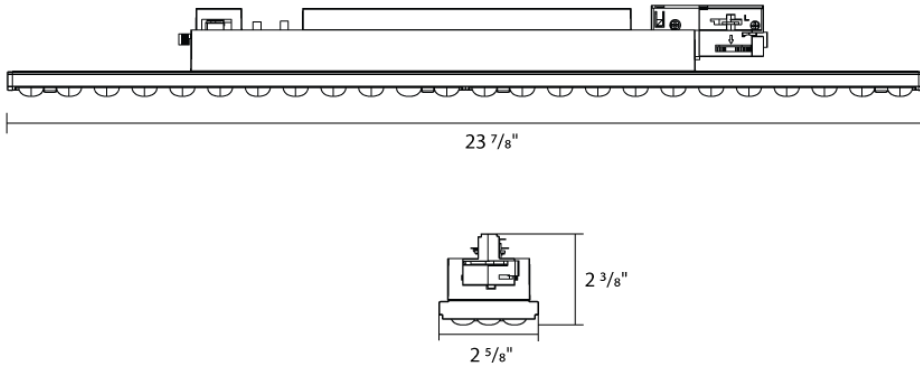

Dimensions

Ordering Matrix

Family	Size/Wattage	Mounting	Color Temp	Optics	Finish	Driver
TKBEAM	2				B	
	2 = 2 ft (30/22/15W) 4 = 4 ft (60/50/40W)	Blank = H-Track Mount	Blank = 2700/3000/3500/4000/5000K	Blank = 90°	Blank = White B = Black	Blank = 120V, TRIAC Dimming