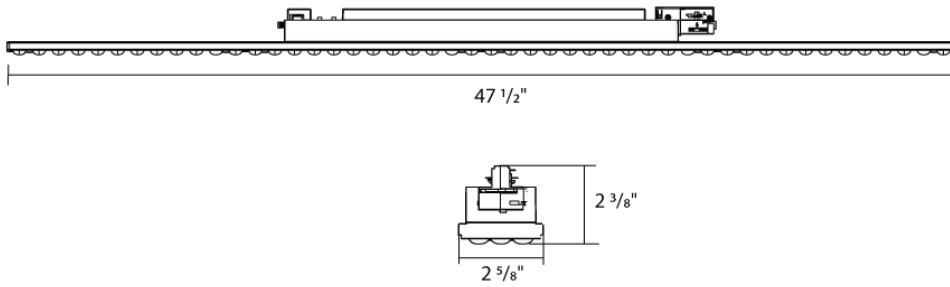

Dimensions

Ordering Matrix

Family	Size/Wattage	Mounting	Color Temp	Optics	Finish	Driver
TKBEAM	4				B	
	2 = 2 ft (30/22/15W) 4 = 4 ft (60/50/40W)	Blank = H-Track Mount	Blank = 2700/3000/3500/4000/5000K	Blank = 90°	Blank = White B = Black	Blank = 120V, TRIAC Dimming