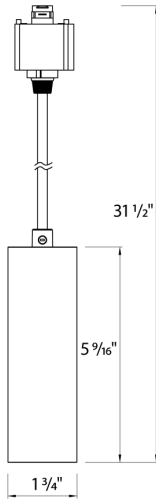

Technical Specifications (continued)

Other

5-Year Limited Warranty:

The RAB 5-year, limited warranty covers light output, driver performance and paint finish. RAB's warranty is subject to all terms and conditions found at rablighting.com/warranty.

Dimensions

Features

- 100,000-Hour LED lifespan
- DLC Listed
- TRIAC dimming
- 120V
- Dry location only
- 5-Year, limited warranty

Ordering Matrix

Family	Size/Wattage	Mount	Color Temp	Optics	Finish	Driver
TKP	M				B	
	S = Small/8W M = Medium/8W	Blank = H-Track Mount	Blank = 2700/3000/3500/4000/5000K CCT Adjustable Y = 3000K	Blank = 36° Beam Angle	Blank = White B = Black	Blank = 120V, TRIAC Dimming