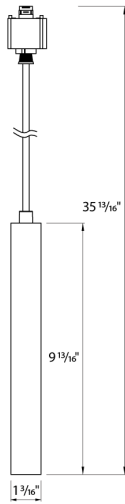

Dimensions

Features

- 100,000-Hour LED lifespan
- DLC Listed
- TRIAC dimming
- 120V
- Dry location only
- 5-Year, limited warranty

Ordering Matrix

Family	Size/Wattage	Mount	Color Temp	Optics	Finish	Driver
TKP	S		Y		B	
	S = Small/8W M = Medium/8W	Blank = H-Track Mount	Blank = 2700/3000/3500/4000/5000K CCT Adjustable Y = 3000K	Blank = 36° Beam Angle	Blank = White B = Black	Blank = 120V, TRIAC Dimming