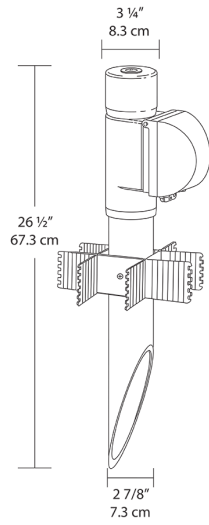

Color: Black

Weight: 3.7 lbs

Project:	Type:
Prepared By:	Date:

**Technical Specifications**

**Compliance**

**UL Listed:**

Suitable for wet locations. Fixtures with ground wire must be used.

**Trade Agreements Act Compliant:**

**Set Screw:**

Locks cap to post and prevents rotation

**Dimensions**

**Features**

- Clear PVC plastic turtle cover with lockable latch
- Fits all standard rectangular covers
- Durable molded ABS Post Adapter
- Close up plug included
- Knockout holes in bottom of Post Adapter for easy wiring
- Mighty Post Adapter extends post height to keep outlets above plants and snow
- Add an electrical box to your Might Post and Lawn Light combo