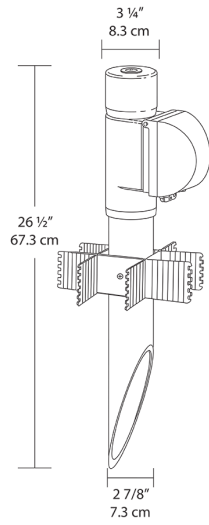

Project:	Type:
Prepared By:	Date:

19" Mighty Post with Mighty Post Adapter section and Turtle In-Use cover is everything you need for a self-standing electrical outlet. Just add the decorator style outlet of your choice (GFI recommended). Mighty Post Plus has Blank instead of Turtle cover.

Color: Verde green

Weight: 3.7 lbs

Technical Specifications

Compliance

UL Listed:

Suitable for wet locations. Fixtures with ground wire must be used.

Trade Agreements Act Compliant:

This product is a product of Cambodia and a "designated country" end product that complies with the Trade Agreements Act

Construction

Materials:

Post PVC Cap ABS In-Use Cover Clear PVC MP Adapter ABS Junction Box Polycarbonate

Set Screw:

Locks cap to post and prevents rotation

Dimensions

Features

- Clear PVC plastic turtle cover with lockable latch
- Fits all standard rectangular covers
- Durable molded ABS Post Adapter
- Close up plug included
- Knockout holes in bottom of Post Adapter for easy wiring
- Mighty Post Adapter extends post height to keep outlets above plants and snow
- Add an electrical box to your Might Post and Lawn Light combo