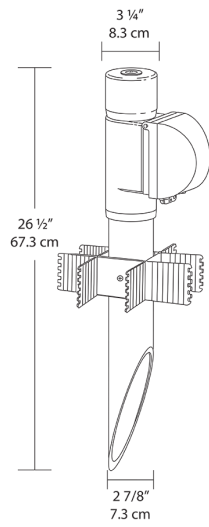

Project:	Type:
Prepared By:	Date:

19" Mighty Post with Mighty Post Adapter section and Turtle In-Use cover is everything you need for a self-standing electrical outlet. Just add the decorator style outlet of your choice (GFI recommended). Mighty Post Plus has Blank instead of Turtle cover.

Color: White

Weight: 3.8 lbs

Technical Specifications

Compliance

UL Listed:

Suitable for wet locations. Fixtures with ground wire must be used.

Trade Agreements Act Compliant:

This product is a product of Cambodia and a "designated country" end product that complies with the Trade Agreements Act

Construction

Materials:

Post PVC Cap ABS In-Use Cover Clear PVC MP Adapter ABS Junction Box Polycarbonate

Set Screw:

Locks cap to post and prevents rotation

Dimensions

Features

- Clear PVC plastic turtle cover with lockable latch
- Fits all standard rectangular covers
- Durable molded ABS Post Adapter
- Close up plug included
- Knockout holes in bottom of Post Adapter for easy wiring
- Mighty Post Adapter extends post height to keep outlets above plants and snow
- Add an electrical box to your Might Post and Lawn Light combo