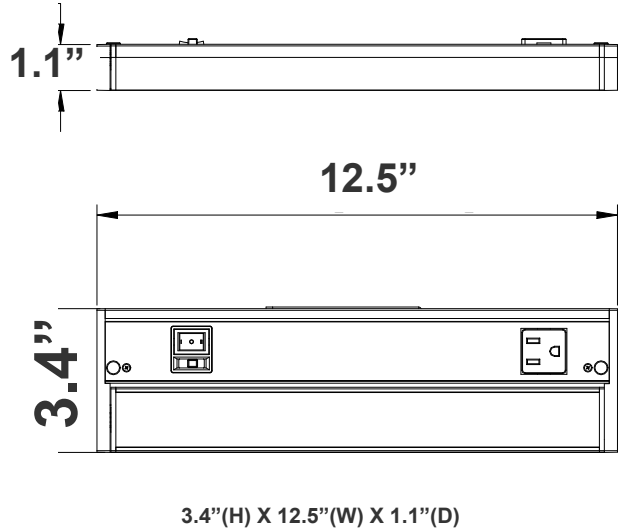

Features

- 7-Year Warranty
- Lifespan: 50,000 Hrs.
- Extruded Aluminum Housing With Glass lens

Technical Specifications

Electrical:

- Voltage: 120V/60Hz
- Wattage: 5W
- LED Wattage: >0.95
- THD: <20%
- Efficacy: 60 LM/W

Mechanical:

- Equipped with 1 outlet
- Aluminum Housing With PC lens
- Increase Energy Savings And Shorten Payback Period
- 5-Step Color-Temperature Switch on Front
- 3-Step Power & Brightness Switch on Front
  - On/Off
  - 50%
  - 100%
- 3/8" KOs Cable Connector Included Instant-on to Full Brightness
- Operating Temperature: -4 F° to 114 F°
- IP Rating: IP20

Lighting:

- Dimmable: Triac Dimmable
- Total Lumens: 300LM
- Color Temperature: 2700K/3000K/3500K/4000K/5000K
- Color Rendering Index: >90
- Beam Angle: 110°
- Lifespan: 50,000 Hrs.

Applications:

- Ideal for kitchens, offices, workshops, and any space where additional power is needed, the Undercabinet Series with Receptacles and USB Ports offers a practical solution for powering multiple devices simultaneously. Perfect for undercabinet installations, these units provide easy access to power for small appliances, gadgets, and charging stations, enhancing the functionality and efficiency of your workspace.

Other Model:

- 8W | 480LM | UCR-18-WHT • 12W | 720LM | UCR-24-WHT • 16W | 960LM | UCR-32-WHT • 20W | 1200LM | UCR-40-WHT

Phone: (877) 805-2252 | Fax: (877) 805-2252
www.westgatempa.com

WG-0301202