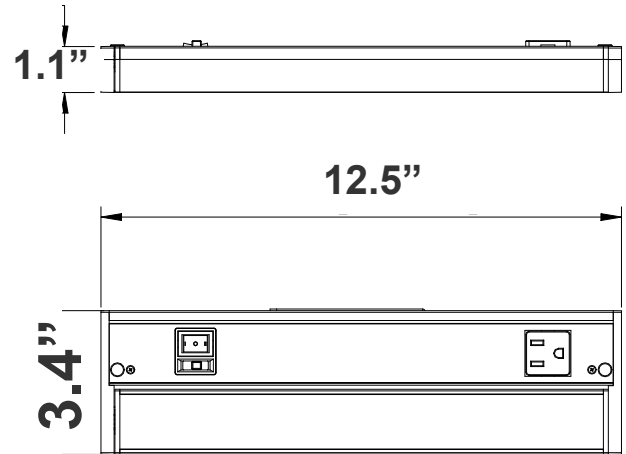

Customer Name: _____
Project Name: _____
Note: _____ | Type: _____

3.4"(H) X 12.5"(W) X 1.1"(D)

Features

- 5-Year Warranty
- Lifespan: 50,000 Hrs.
- Extruded Aluminum Housing With Glass lens

Technical Specifications

Electrical:

- Voltage: 120V/60Hz
- Wattage: 5W
- LED Wattage: >0.95
- THD: <20%
- Efficacy: 60 LM/W

Mechanical:

- Equipped with 1 outlet
- Aluminum Housing With PC lens
- Increase Energy Savings And Shorten Payback Period
- 5-Step Color-Temperature Switch on Front
- 3-Step Power & Brightness Switch on Front
 - On/Off
 - 50%
 - 100%
- 3/8" KOs Cable Connector Included Instant-on to Full Brightness
- Operating Temperature: -4 F° to 114 F°
- IP Rating: IP20
- 5-Year Warranty