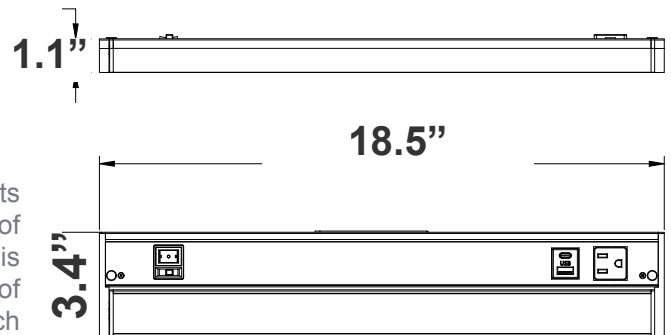

Project Name: \_\_\_\_\_

Note: \_\_\_\_\_

Type: \_\_\_\_\_

3.4"(H) X 18.5"(W) X 1.1"(D)

The Undercabinet Series with Receptacles and USB Ports provides versatile and convenient power solutions for a variety of applications. Available in multiple configurations, each model is designed to meet different power needs, featuring a combination of outlets, USB ports, and USB-C ports. The integrated reset switch ensures safety by cutting off power if the total load current exceeds 15A. These sleek, compact units are perfect for spaces requiring additional power options without compromising on aesthetics.