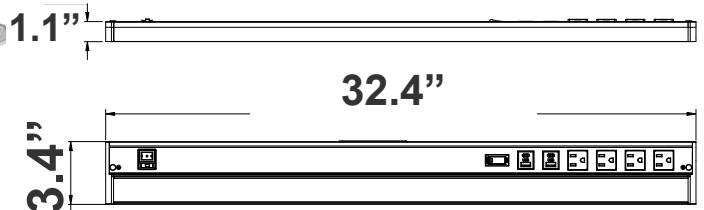

Project Name: _____

Note: _____

Type: _____

The Undercabinet Series with Receptacles and USB Ports provides versatile and convenient power solutions for a variety of applications. Available in multiple configurations, each model is designed to meet different power needs, featuring a combination of outlets, USB ports, and USB-C ports. The integrated reset switch ensures safety by cutting off power if the total load current exceeds 15A. These sleek, compact units are perfect for spaces requiring additional power options without compromising on aesthetics.

3.4"(H) X 32.4"(W) X 1.1"(D)

Features

- 7-Year Warranty
- Lifespan: 50,000 Hrs.
- Extruded Aluminum Housing With Glass lens

Technical Specifications

Electrical:

- Voltage: 120V/60Hz
- Wattage: 16W
- LED Wattage: >0.95
- THD: <20%
- Efficacy: 60 LM/W

Mechanical:

- Includes 4 outlets, 2 USB ports, 2 USB-C ports, and 1 reset switch. The reset switch will cut off power once the total load current exceeds 15A
- Aluminum Housing With PC lens
- Increase Energy Savings And Shorten Payback Period
- 5-Step Color-Temperature Switch on Front
- 3-Step Power & Brightness Switch on Front
 - On/Off
 - 50%
 - 100%
- 3/8" KOs Cable Connector Included Instant-on to Full Brightness
- Operating Temperature: -4 F° to 114 F°
- IP Rating: IP20