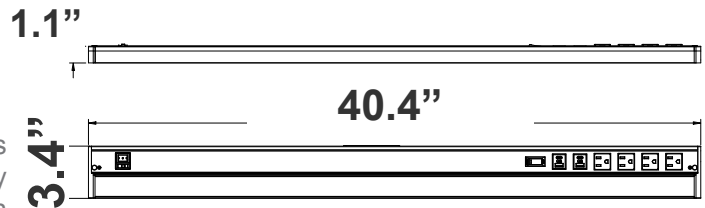

Project Name: \_\_\_\_\_

Note: \_\_\_\_\_

Type: \_\_\_\_\_

The Undercabinet Series with Receptacles and USB Ports provides versatile and convenient power solutions for a variety of applications. Available in multiple configurations, each model is designed to meet different power needs, featuring a combination of outlets, USB ports, and USB-C ports. The integrated reset switch ensures safety by cutting off power if the total load current exceeds 15A. These sleek, compact units are perfect for spaces requiring additional power options without compromising on aesthetics.

3.4"(H) X 40.4"(W) X 1.1"(D)