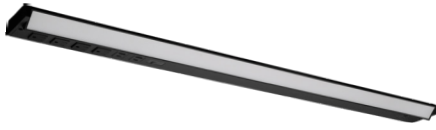

### Other Model:

- 5W | 300LM | UCR-12-BK
- 8W | 480LM | UCR-18-BK
- 12W | 720LM | UCR-24-BK
- 16W | 960LM | UCR-32-BK

Phone: (877) 805-2252 | Fax: (877) 805-2252  
www.westgatemfg.com

**Other Views:**

Lens View