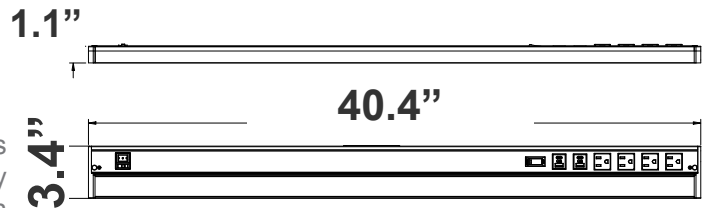

Project Name: _____

Note: _____

Type: _____

The Undercabinet Series with Receptacles and USB Ports provides versatile and convenient power solutions for a variety of applications. Available in multiple configurations, each model is designed to meet different power needs, featuring a combination of outlets, USB ports, and USB-C ports. The integrated reset switch ensures safety by cutting off power if the total load current exceeds 15A. These sleek, compact units are perfect for spaces requiring additional power options without compromising on aesthetics.

3.4"(H) X 40.4"(W) X 1.1"(D)

Features

- 7-Year Warranty
- Lifespan: 50,000 Hrs.
- Extruded Aluminum Housing With Glass lens

Technical Specifications

Electrical:

- Voltage: 120V/60Hz
- Wattage: 20W
- LED Wattage: >0.95
- THD: <20%
- Efficacy: 60 LM/W

Mechanical:

- Includes 4 outlets, 2 USB ports, 2 USB-C ports, and 1 reset switch. The reset switch will cut off power once the total load current exceeds 15A
- Aluminum Housing With PC lens
- Increase Energy Savings And Shorten Payback Period
- 5-Step Color-Temperature Switch on Front
- 3-Step Power & Brightness Switch on Front
 - On/Off
 - 50%
 - 100%
- 3/8" KOs Cable Connector Included Instant-on to Full Brightness
- Operating Temperature: -4 F° to 114 F°
- IP Rating: IP20