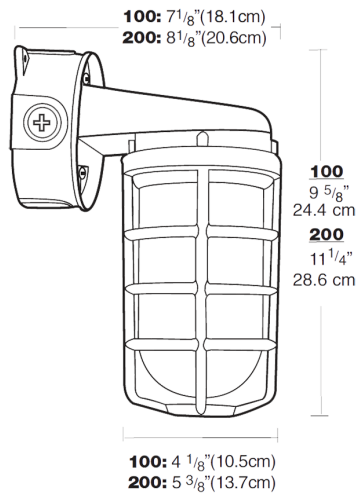

Color: Black

Weight: 3.4 lbs

<b>Project:</b>	<b>Type:</b>
<b>Prepared By:</b>	<b>Date:</b>

Lamp Info		Ballast Info	
Type	A21	Type	N/A
Watts	150W	120V	N/A
Shape/Size	N/A	208V	N/A
Base	N/A	240V	N/A
ANSI	N/A	277V	N/A
Hours	N/A	Input Watts	N/A
Lamp Lumens	N/A		
Efficacy	N/A		

**Socket:**

Premium porcelain with 150°C 8" leads attached. Fastened with 2 stainless steel screws.

**Maximum Watts:**

150W

**Colored Globe Maximum Watts:**

100W

**Construction**

**Globes:**

## Dimensions