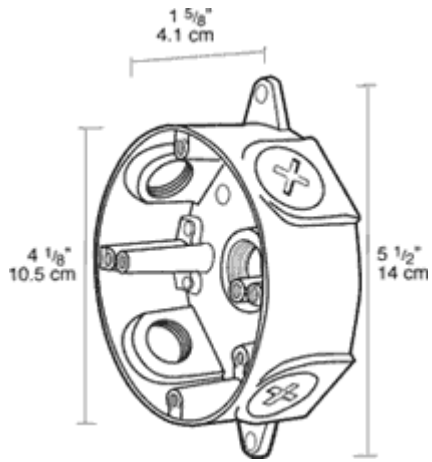

Die cast aluminum wiring box with ground screw, and two sturdy lugs for wall or ceiling mounting. Supplied with four color matched close-up plugs.

Color: Silver gray

Weight: 0.7 lbs

Project:	Type:
Prepared By:	Date:

Technical Specifications

Compliance

UL Listed:

Suitable for wet locations

Construction

Box Material:

Precision die cast aluminum

Screws:

10-24 Stainless steel Round Head Phillips/slotted

Ground Screw:

10-24 Green corrosion protected steel slotted washer head screw provided in pre-tapped hole

Box Diameter:

4"

Side Hole Thread Size:

1/2"

Weight Capacity:

If the fixture you are using weighs more than 20 lbs, use an XC cover plate instead of a C103.

Dimensions

Features

- Stainless steel screws
- Green hex slotted washer head ground screw in pre-tapped hole
- Heavy die cast aluminum
- Close-up plugs allow Phillips or slotted screwdrivers for easy installation