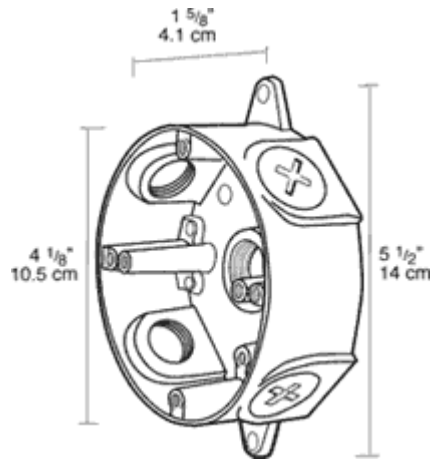

Precision die cast aluminum

**Screws:**

10-24 Stainless steel Round Head Phillips/slotted

**Ground Screw:**

# 10-24 Green corrosion protected steel slotted washer head screw provided in pre-tapped hole

**Box Diameter:**

4"

**Side Hole Thread Size:**

1/2"

**Weight Capacity:**

If the fixture you are using weighs more than 20 lbs, use an XC cover plate instead of a C103.

**Dimensions****Features**

- Stainless steel screws
- Green hex slotted washer head ground screw in pre-tapped hole
- Heavy die cast aluminum
- Close-up plugs allow Phillips or slotted screwdrivers for easy installation