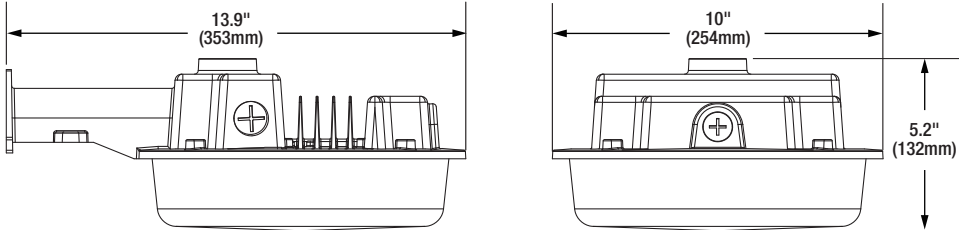

Ordering Guide

AREADTD	2A	/	S55	UNV	SC2	/	NC5	/	GR
Product Name	Generation		Wattage	Voltage	Color Temp		Distribution		Color/Finish
AREADTD =	2A = Generation 2A		S55 = 18, 36 or 55W selectable	120-277V	SC2 = 3000, 4000 or 5000K		NC5 = Non Cutoff Type V		GR = Gray Finish
Area Light Dusk to Dawn									

Ordering Information

Item Number	Ordering Abbreviation	Power (W)	Input Voltage (V)	CRI	Color Temp.	Distribution	Total Fixture Lumens	LPW	DLC
61751	AREADTD2A/S55UNVSC2/NC5/GR	18/36/55	120-277	>70	3000, 4000 or 5000K	Type V	up to 7650	138	Premium

Physical Information

LEDVANCE LLC
200 Ballardvale Street
Wilmington, MA 01887 USA
Phone 1-800-LIGHTBULB (1-800-544-4828)
www.ledvanceUS.com

SYLVANIA and LEDVANCE are registered trademarks.
All other trademarks are those of their respective owners.
Licensee of product trademark SYLVANIA in general lighting.
Specifications subject to change without notice.

[/sylvania](#) [/sylvania](#)

Name: _____
Email: _____
Phone: _____