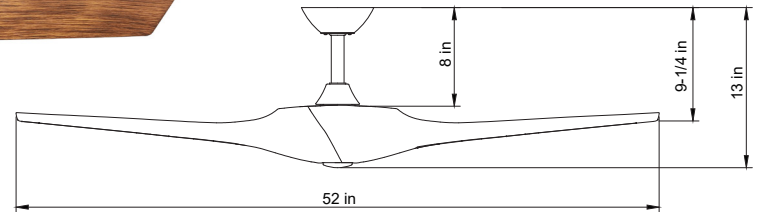

WF SERIES RESIDENTIAL LIGHTING

WF-318WP-RC-3B-52-BR-WA
52in 3-BLADE CEILING FAN

WESTGATE
THE FUTURE IS HERE...AND IT'S QUITE BRIGHT!

Customer Name: _____
Project Name: _____
Note: _____ | Type: _____

13''(H) x 52''(W)