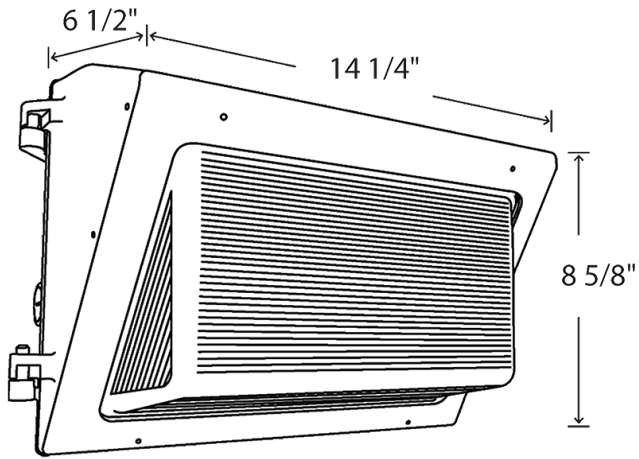

Dimensions

Features

- DLC Premium listed
- IP65 Rated
- 100,000-Hour LED lifespan
- 5-Year, limited warranty

Ordering Matrix

Family	Wattage	Color Temp	Finish	Driver	Options
WP2FA	40				
	29 = 29W 40 = 40W 60 = 60W 80 = 80W	Blank = 3000/4000/5000K	Blank = Bronze	Blank = 120-277V, 0-10V Dimming	Blank = Selectable Photocell /LC = Lightcloud