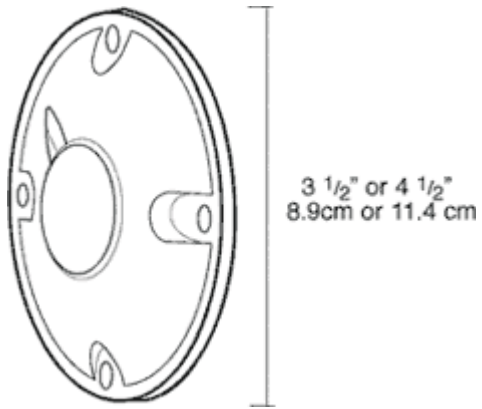

Weight: 0.2 lbs

Technical Specifications

Compliance

UL Listed:

Suitable for wet locations

Construction

Covers:

Heavy duty die cast aluminum

Screws:

10-24 Brass Round Head Phillips/slotted

Gaskets:

1/8" thick closed cell silicone rubber for long lasting seal won't crumple or break

Diameter:

4"

Tap:

3/4"

Other

Replacement Plugs:

Available for round and rectangular covers and boxes

Dimensions

Features

- Stainless steel screws provided
- Die cast aluminum covers are color matched
- Close-up plugs allow Phillips or slotted screwdrivers for easy installation