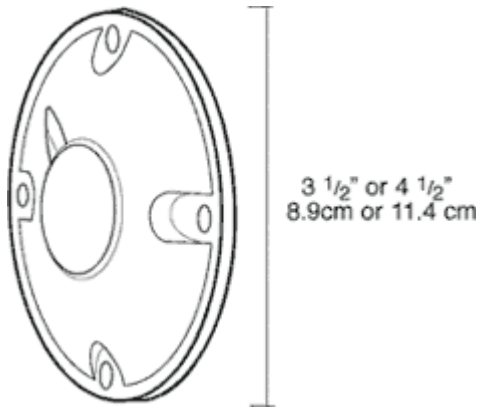

#### Construction

**Covers:**

Heavy duty die cast aluminum

**Screws:**

10-24 Brass Round Head Phillips/slotted

**Gaskets:**

1/8" thick closed cell silicone rubber for long lasting seal won't crumple or break

**Diameter:**

4"

**Tap:**

3/4"

#### Other

**Replacement Plugs:**

Available for round and rectangular covers and boxes

**Dimensions**

**Features**

- Stainless steel screws provided
- Die cast aluminum covers are color matched
- Close-up plugs allow Phillips or slotted screwdrivers for easy installation