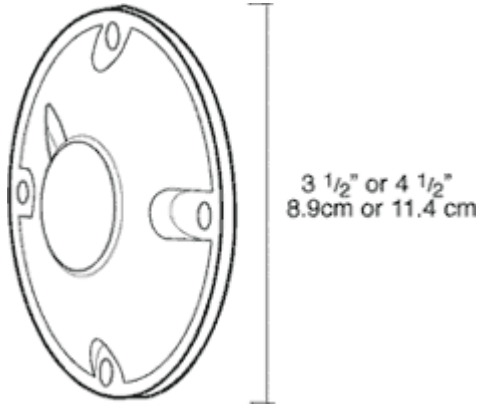

Weight: 0.2 lbs

Technical Specifications

Compliance

UL Listed:

Suitable for wet locations

Construction

Covers:

Heavy duty die cast aluminum

Screws:

10-24 Brass Round Head Phillips/slotted

Gaskets:

1/8" thick closed cell silicone rubber for long lasting seal won't crumple or break

Diameter:

4"

Tap:

3/4"

Other

Replacement Plugs:

Available for round and rectangular covers and boxes

Dimensions

Features

- Stainless steel screws provided
- Die cast aluminum covers are color matched
- Close-up plugs allow Phillips or slotted screwdrivers for easy installation