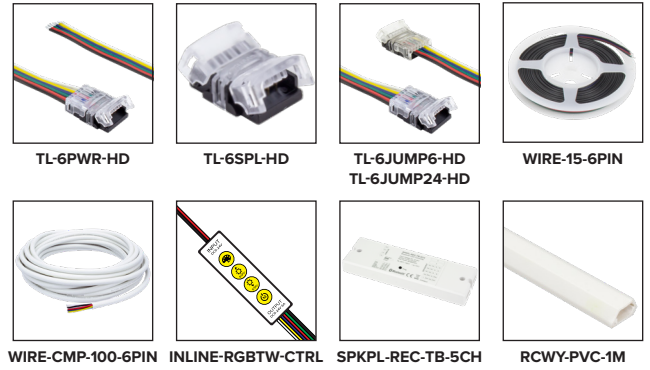

Listing / Ratings

TRULUX™ RGB+TW

RGB + Tunable CCT tape light is the ultimate option in color changing RGB linear lighting technology. With RGB+TW, not only do you have a virtually unlimited RGB palette of color combinations, you also have the ability to adjust true white light ranging from 2700K up to 6000K. Providing intense color saturation, transition effects, and fade to white lighting effects for limitless color combinations.

Technical Information

Series	SPTL-RGBTW
Input Voltage	24V DC
CCT	RGB + Tunable CCT (2700K-6000K)
CRI	90+
Wattage	Up to 7W per foot
Lumens	Up to 410Lm per foot
Max Run	13.1 ft
Cutttable	Every 3.94in (100mm)
IP Rating	IP54 - Unjacketed
Dimmable	5-100%
Rating	cULus Listed
Rated Life	50,000 hrs

SPTL-RGBTW SERIES ORDERING INFORMATION

ITEM NUMBER	VOLTAGE	CCT	LENGTH	LUMENS / FT	WATTAGE / FT	IP RATING	CRI	CUTTING
SPTL-RGBTW	24V DC	RGB+TW	13.1 ft	410Lm/ft	7W/ft	IP54	90+	3.94" (167mm)
SPTL-RGBTW-100	24V DC	RGB+TW	100 ft	410Lm/ft	7W/ft	IP54	90+	3.94" (167mm)

SPTL-RGBTW (IP54) 13.1ft Reels include: Attached 3ft lead wires | (3) TL-6PWR
 SPTL-RGBTW-100 (IP54) 100ft Reels include: Attached 3ft lead wires | (5) TL-6PWR

RGB+TW ACCESSORIES

ITEM NUMBER	DESCRIPTION
TL-6PWR-HD	6' HD Power Feed (IP54)
TL-6SPL-HD	HD Splice (IP54)
TL-6JUMP6-HD	6" HD Linking Cable (IP54)
TL-6JUMP24-HD	24" HD Linking Cable (IP54)
WIRE-15-6PIN	15ft (20/6) Wire Spool
WIRE-CMP-100-6PIN	100' (16/6) In-wall Rated Wire Spool
INLINE-RGBTW-CTRL	Simple Select RGB+TW Controller
SPKPL-REC-TB-5CH	Spektrum+™ Smart Receiver (App Controlled)
RCWY-PVC-1M	1m Plastic Wire Cover Raceway