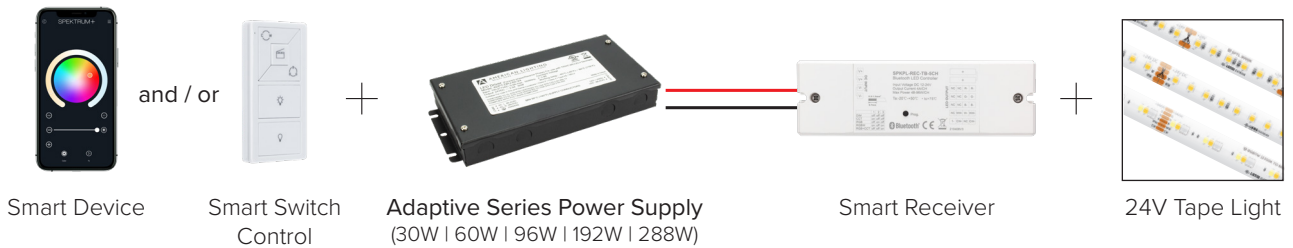

Smart Receiver Set-up