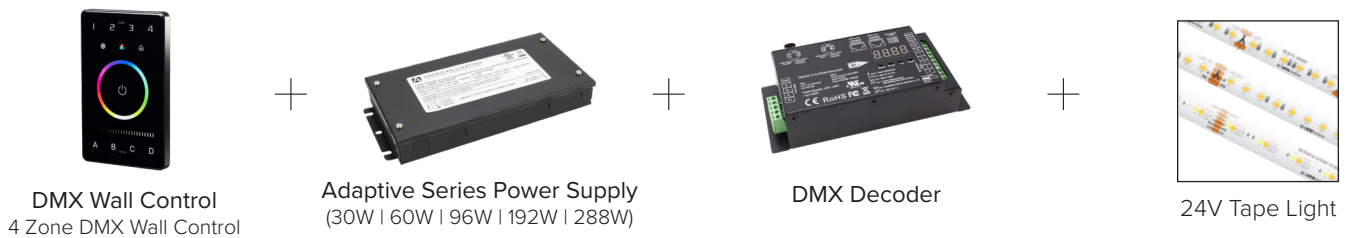

DMX Color Changing Set-up