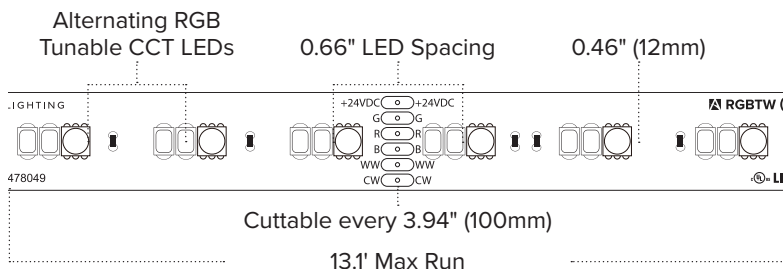

DOWNLIGHTING

LINEAR LIGHTING

ARCHITECTURAL LIGHTING

POWER SUPPLIES

Features

- RGB+Tunable CCT color mixing capability
- 3-in-1 RGB LEDs with Alternating Tunable CCT 2700K & 6000K LEDs
- Excellent color rendering of 90+ CRI
- Up to 410 lumens per foot performance
- Consumes up to 7 watts per foot
- Cuttable every 3.94" (100mm)
- 13.1 foot max run
- Rated IP54 - Unjacketed
- 50,000 hours rated life

Listing / Ratings

TRULUX™ RGB+TW

RGB + Tunable CCT tape light is the ultimate option in color changing RGB linear lighting technology. With RGB+TW, not only do you have a virtually unlimited RGB palette of color combinations, you also have the ability to adjust true white light ranging from 2700K up to 6000K. Providing intense color saturation, transition effects, and fade to white lighting effects for limitless color combinations.

Technical Information

Series	SPTL-RGBTW
Input Voltage	24V DC
CCT	RGB + Tunable CCT (2700K-6000K)
CRI	90+
Wattage	Up to 7W per foot
Lumens	Up to 410Lm per foot
Max Run	13.1 ft
Cutttable	Every 3.94in (100mm)
IP Rating	IP54 - Unjacketed
Dimmable	5-100%
Rating	cULus Listed
Rated Life	50,000 hrs

SPTL-RGBTW SERIES ORDERING INFORMATION

ITEM NUMBER	VOLTAGE	CCT	LENGTH	LUMENS / FT	WATTAGE / FT	IP RATING	CRI	CUTTING
SPTL-RGBTW	24V DC	RGB+TW	13.1 ft	410Lm/ft	7W/ft	IP54	90+	3.94" (167mm)
SPTL-RGBTW-100	24V DC	RGB+TW	100 ft	410Lm/ft	7W/ft	IP54	90+	3.94" (167mm)