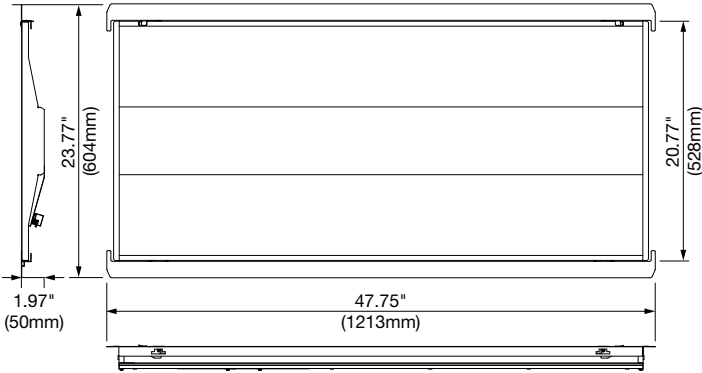

PHYSICAL INFORMATION

PRODUCT DESCRIPTION	LENGTH IN (MM)	WIDTH IN (MM)	HEIGHT IN (MM)
1 x 4	47.75 (1213)	11.9 (302)	1.97 (50)
2 x 2	23.77 (604)	23.77 (604)	1.97 (50)
2 x 4	47.75 (1213)	23.77 (604)	1.97 (50)

2 x 4