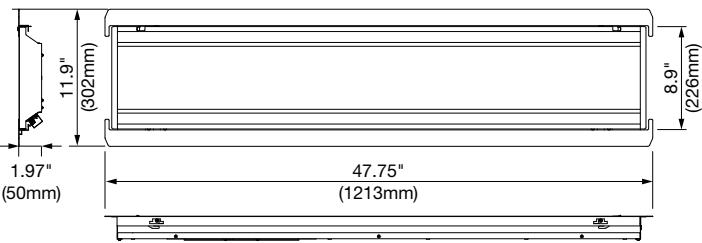

1 x 4

LEDVANCE LLC
181 Ballardvale Street, Suite 203
Wilmington, MA 01887 USA
Phone 1-800-LIGHTBULB (1-800-544-4828)
www.ledvanceUS.com

LEDVANCE is a registered trademark.
All other trademarks are those of their respective owners.
Specifications subject to change without notice.

SCAN TO FOLLOW US
ON SOCIAL MEDIA