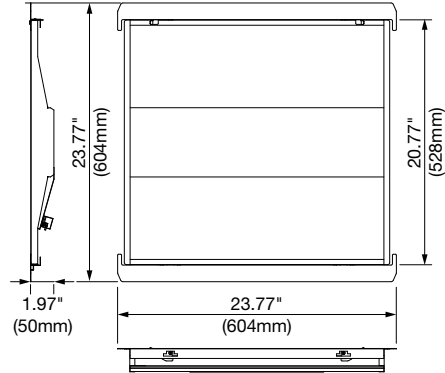

PHYSICAL INFORMATION

PRODUCT DESCRIPTION	LENGTH IN (MM)	WIDTH IN (MM)	HEIGHT IN (MM)
1 x 4	47.75 (1213)	11.9 (302)	1.97 (50)
2 x 2	23.77 (604)	23.77 (604)	1.97 (50)
2 x 4	47.75 (1213)	23.77 (604)	1.97 (50)

2 x 2

LEDVANCE LLC
181 Ballardvale Street, Suite 203
Wilmington, MA 01887 USA
Phone 1-800-LIGHTBULB (1-800-544-4828)
www.ledvanceUS.com

LEDVANCE is a registered trademark.
All other trademarks are those of their respective owners.
Specifications subject to change without notice.

SCAN TO FOLLOW US
ON SOCIAL MEDIA