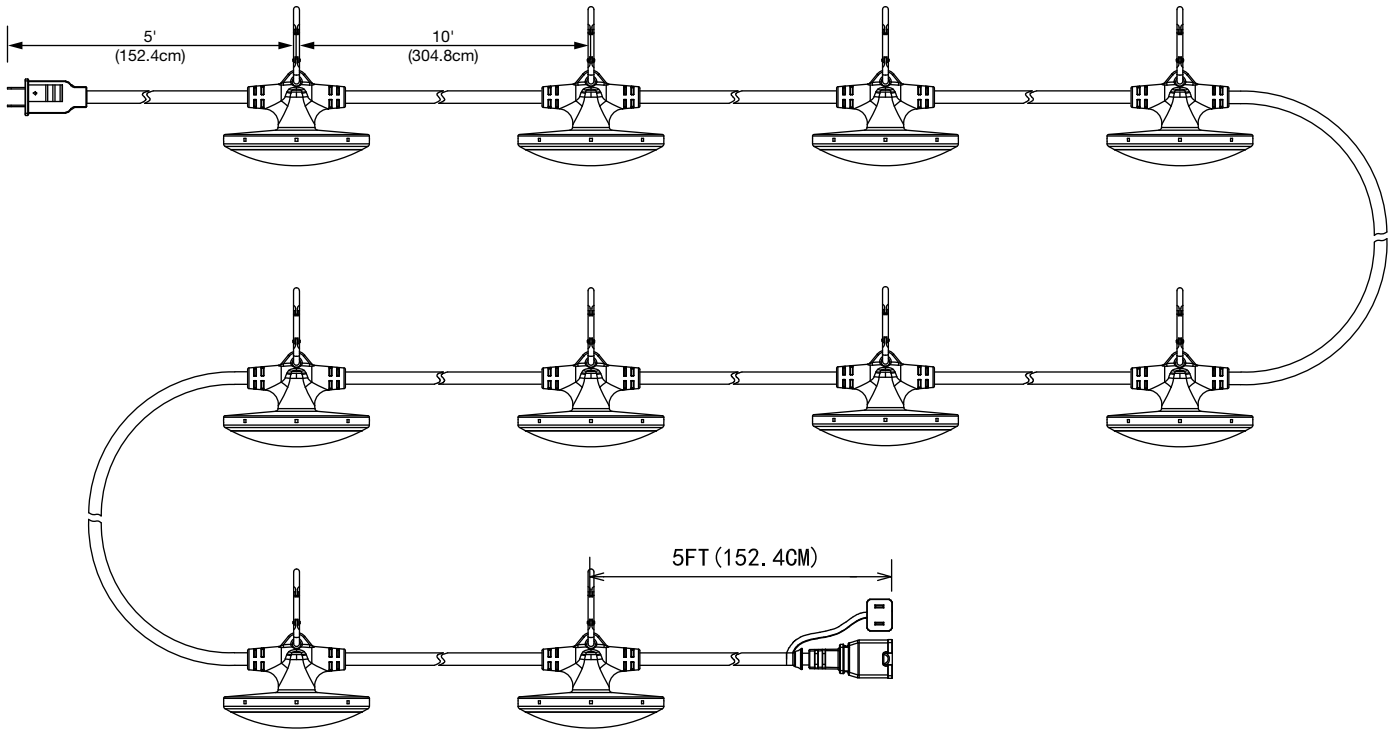

ORDERING GUIDE

STRLIGHT	130	PLG	8	50	G2
PRODUCT NAME	WATTAGE	VOLTAGE	CRI	COLOR TEMP	GENERATION
STRLIGHT = Temporary String Light	130 = 130 Watts	PLG = 120V straight plug	8 = >80	50 = 5000K	G2 = 2nd generation

ORDERING INFORMATION

ITEM #	ORDERING ABBREVIATION	TOTAL WATTAGE (W)	LAMP WATTAGE* (W)	INPUT VOLTAGE (V)			COLOR TEMP.	CONNECT.	CORD LENGTH (FT)	MAXIMUM LINKABILITY	TOTAL FIXTURE LUMENS (LM)		AVE. LIFE (HRS)	CASE QTY
				DIM.	CRI	LPW					LPW			
66574	LEDSTRLIGHT130PLG850G2	130	13	120V	No	>80	5000K	Plug	100ft (10 lamps)	40 lights (4 sets)	16000	Up to 123	50,000	2

PHYSICAL INFORMATION

PRODUCT DESCRIPTION	LENGTH	DIAMETER
LEDSTRLIGHT (per lamp)	2.56" (65mm)	3.94" (100mm)
Cord Length	100ft	

H5-12LV-100FT

H5-12LV-SINGLE HEAD

ADDITIONAL SPECIFICATIONS

- The LEDVANCE Performance Class™ String Light is an integrated LED fixture with no replaceable components
- Not intended for use in dimming applications