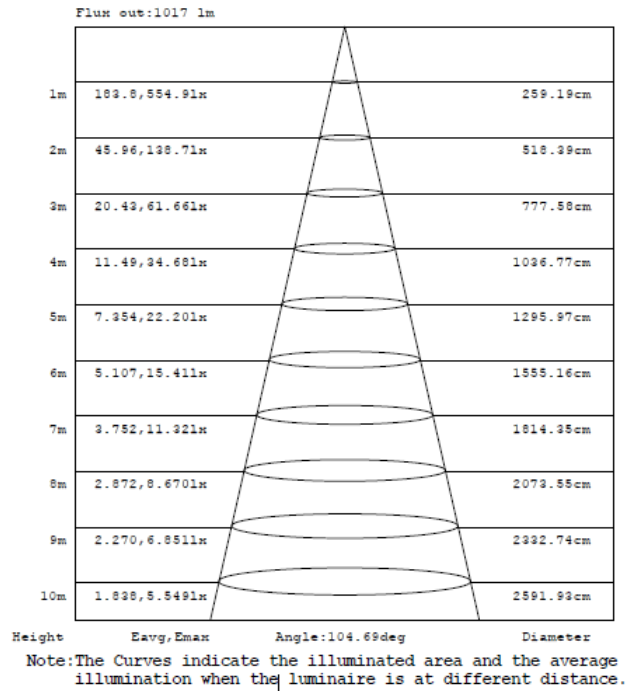

ORDERING INFORMATION

ITEM #	ORDERING ABBREVIATION	TOTAL WATTAGE (W)	LAMP WATTAGE* (W)	INPUT VOLTAGE (V)			COLOR TEMP.	CONNECT.	CORD LENGTH (FT)	MAXIMUM LINKABILITY	TOTAL FIXTURE LUMENS (LM)		AVE. LIFE (HRS)	CASE QTY
				DIM.	CRI	LPW					LPW			
66574	LEDSTRLIGHT130PLG850G2	130	13	120V	No	>80	5000K	Plug	100ft (10 lamps)	40 lights (4 sets)	16000	Up to 123	50,000	2

WATTAGE COMPARISON

TRADITIONAL SOURCE	TRADITIONAL SYSTEM WATTAGE	LED SYSTEM WATTAGE	ENERGY SAVINGS
175 W MH	210	130	38%
250 W MH	290	130	55%
250 W HPS	295	130	56%
250 W MH	290	130	55%
250 W HPS	295	130	56%
320 W MH	370	130	65%
400 W HPS	460	130	72%
400 W MH	450	130	71%

PHYSICAL INFORMATION

PRODUCT DESCRIPTION	LENGTH	DIAMETER
LEDSTRLIGHT (per lamp)	2.56" (65mm)	3.94" (100mm)
Cord Length	100ft	

H5-12LV-100FT

H5-12LV-SINGLE HEAD

ADDITIONAL SPECIFICATIONS

- The LEDVANCE Performance Class™ String Light is an integrated LED fixture with no replaceable components
- Not intended for use in dimming applications

PHOTOMETRIC INFORMATION

LUMINOUS INTENSITY DISTRIBUTION / ILLUMINANCE INFORMATION

13W

LUMINOUS INTENSITY DISTRIBUTION DIAGRAM

LEDVANCE LLC
 181 Ballardvale Street, Suite 203
 Wilmington, MA 01887 USA
 Phone: 1-800-LIGHTBULB (1-800-544-4828)
 www.ledvanceUS.com