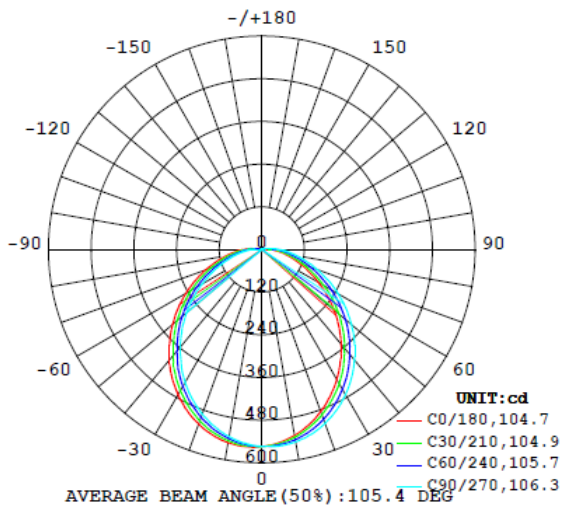

WATTAGE COMPARISON

TRADITIONAL SOURCE	TRADITIONAL SYSTEM WATTAGE	LED SYSTEM WATTAGE	ENERGY SAVINGS
175 W MH	210	130	38%
250 W MH	290	130	55%
250 W HPS	295	130	56%
250 W MH	290	130	55%
250 W HPS	295	130	56%
320 W MH	370	130	65%
400 W HPS	460	130	72%
400 W MH	450	130	71%

PHYSICAL INFORMATION

PRODUCT DESCRIPTION	LENGTH	DIAMETER
LEDSTRLIGHT (per lamp)	2.56" (65mm)	3.94" (100mm)
Cord Length	100ft	

H5-12LV-100FT

H5-12LV-SINGLE HEAD

ADDITIONAL SPECIFICATIONS

- The LEDVANCE Performance Class™ String Light is an integrated LED fixture with no replaceable components
- Not intended for use in dimming applications

PHOTOMETRIC INFORMATION

LUMINOUS INTENSITY DISTRIBUTION / ILLUMINANCE INFORMATION

13W

LUMINOUS INTENSITY DISTRIBUTION DIAGRAM

LEDVANCE LLC
 181 Ballardvale Street, Suite 203
 Wilmington, MA 01887 USA
 Phone: 1-800-LIGHTBULB (1-800-544-4828)
 www.ledvanceUS.com