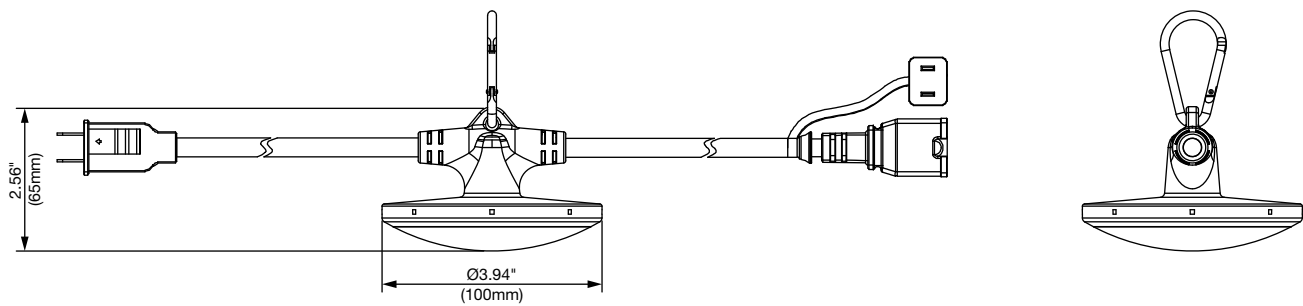

ORDERING INFORMATION

ITEM #	ORDERING ABBREVIATION	TOTAL WATTAGE (W)	LAMP WATTAGE* (W)	INPUT VOLTAGE (V)			COLOR TEMP.	CONNECT.	CORD LENGTH (FT)	MAXIMUM LINKABILITY	TOTAL FIXTURE LUMENS (LM)		AVE. LIFE (HRS)	CASE QTY
				DIM.	CRI	LPW					LPW			
66574	LEDSTRLIGHT130PLG850G2	130	13	120V	No	>80	5000K	Plug	100ft (10 lamps)	40 lights (4 sets)	16000	Up to 123	50,000	2

PHYSICAL INFORMATION

PRODUCT DESCRIPTION	LENGTH	DIAMETER
LEDSTRLIGHT (per lamp)	2.56" (65mm)	3.94" (100mm)
Cord Length	100ft	

H5-12LV-100FT

H5-12LV-SINGLE HEAD

ADDITIONAL SPECIFICATIONS

- The LEDVANCE Performance Class™ String Light is an integrated LED fixture with no replaceable components
- Not intended for use in dimming applications