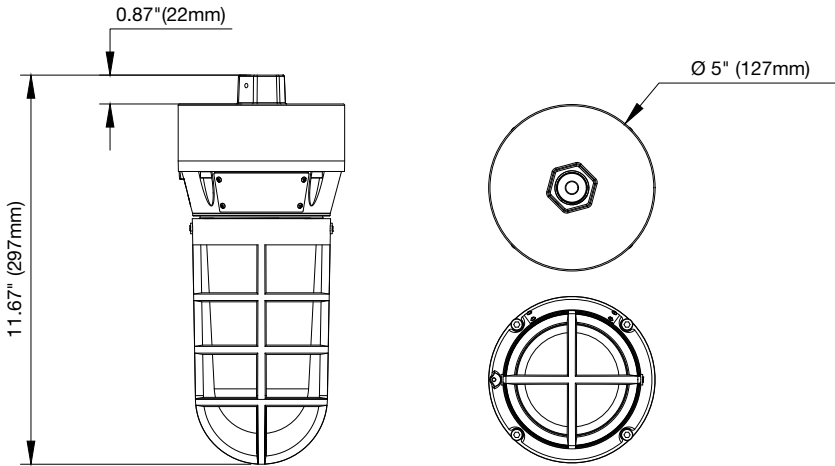

PHYSICAL INFORMATION

PRODUCT DESCRIPTION	DIAMETER IN (MM)	HEIGHT IN (MM)	WEIGHT LB (KG)
Jelly Jar Hazardous Location	5 (127)	10.8 (275)	6 (2.7)

JELLY JAR

ADDITIONAL MOUNTING OPTIONS

*Talk to your sales rep for availability