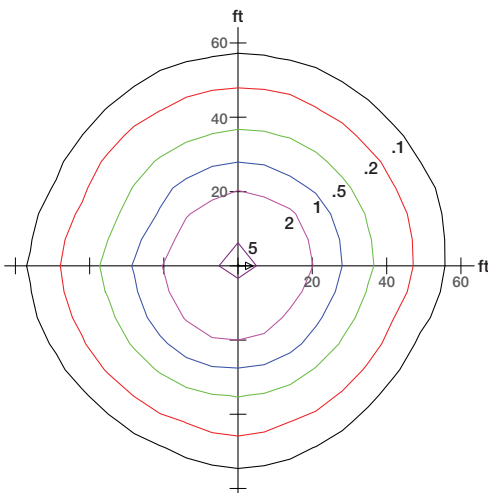

PHOTOMETRIC INFORMATION

HORIZONTAL ISO FOOT-CANDLE PLOT

20W luminaire mounted at 20' height

ORDERING GUIDE

HAZJJAR	P	020	UNH	D	8	XX	XXX	XX	XX	x
PRODUCT NAME	SEGMENTATION	WATTAGE	VOLTAGE	DIMMING	CRI	COLOR TEMPERATURE	LENS TYPE	MOUNTING	COLOR/FINISH	OPTIONS
HAZJJAR = Hazardous Location Jelly Jar	P = Performance Class	020 = 20W	UNH = 120-347V	D = 0-10V Dimmable	8 = >80	30 = 3000K 50 = 5000K	Blank = Clear long lens FLL = Frosted long lens CSL = Clear short lens FSL = Frosted short lens CML = Clear medium lens FML = Frosted medium lens	Blank = Pendant mount WM = Wall mount SM = Surface mount RM = Rotating mount	GR = Gray	E = EMBB