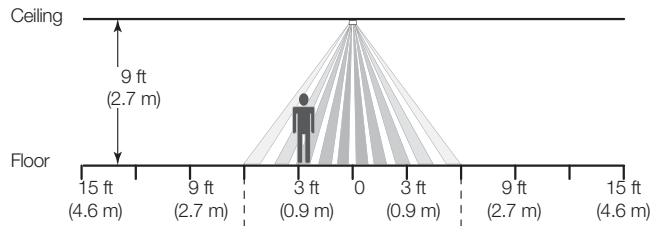

SENSOR INFORMATION (CONTINUED)

LUTRON VIVE SENSOR

DEFAULT SENSOR SETTINGS FOR DFCSJ-OEM-OCC*

Occupancy Sensor Timeout	15 minutes
Occupancy Sensor Sensitivity	Medium
Mode	Occupancy detection (auto-ON, auto-OFF)
Occupied Light Level	100% (note this can be changed with a Pico remote and Radio Powr Savr sensor – see App Note #556 (048556) at www.lutron.com).
Daylight	Enabled. Daylight dims lights to OFF from low light level when sufficient ambient light is present for 15 minutes or more.

*Adjustable ONLY via the Vive hub user interface unless otherwise noted.

LUTRON VIVE SENSOR DETECTION COVERAGE

Major motion:

Movement of a person entering or passing through an area.

– 12 ft x 12 ft (144 ft²) (3.65 m x 3.65 m [13.3 m²])^{1,2}

¹ Note that this is for the high sensitivity setting.

² Lights may turn on outside the major motion area.

Minor motion:

Movement of a person occupying an area and engaging in small activities (e.g., reaching for a telephone, turning the pages of a book, picking up a coffee cup, etc.)

– 12 ft x 12 ft (144 ft²) (3.65 m x 3.65 m [13.3 m²])

LEDVANCE LLC

181 Ballardvale Street, Suite 203

Wilmington, MA 01887 USA

Phone 1-800-LIGHTBULB (1-800-544-4828)

www.ledvanceUS.com

LEDVANCE is a registered trademark.
All other trademarks are those of their respective owners.
Specifications subject to change without notice.

SCAN TO FOLLOW US
ON SOCIAL MEDIA