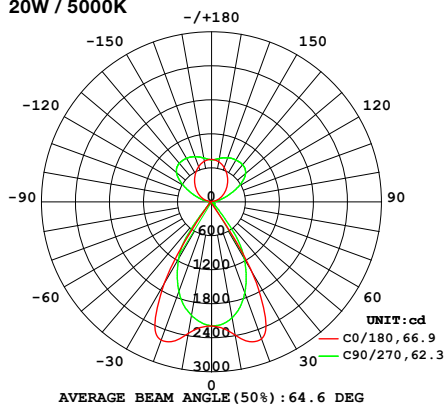

# PHOTOMETRIC INFORMATION

## LUMINOUS INTENSITY DISTRIBUTION DIAGRAM — 4FT

4ft Baffle Lens — Direct  
40W / 5000K

4ft Baffle Lens — Direct/Indirect  
40W / 5000K

4ft Honeycomb Lens — Direct  
40W / 5000K

4ft Honeycomb Lens — Direct/Indirect  
40W / 5000K

4ft Opal Lens — Direct/Indirect  
20W / 5000K

4ft Opal Lens — Direct  
20W / 5000K

4ft Louver Lens — Direct/Indirect  
20W / 5000K

4ft Louver Lens — Direct  
20W / 5000K