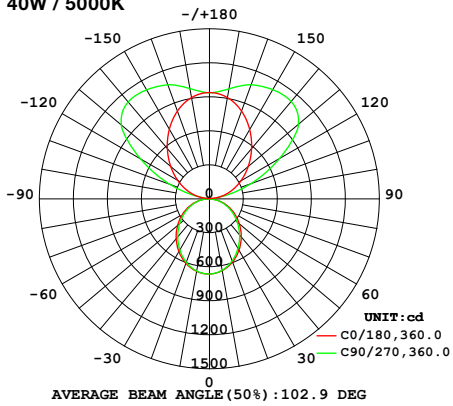

# PHOTOMETRIC INFORMATION

## LUMINOUS INTENSITY DISTRIBUTION DIAGRAM — 4FT

4ft Baffle Lens — Direct  
40W / 5000K

4ft Baffle Lens — Direct/Indirect  
40W / 5000K

4ft Honeycomb Lens — Direct  
40W / 5000K

4ft Honeycomb Lens — Direct/Indirect  
40W / 5000K

4ft Opal Lens — Direct/Indirect  
20W / 5000K

4ft Opal Lens — Direct  
20W / 5000K

4ft Louver Lens — Direct/Indirect  
20W / 5000K

4ft Louver Lens — Direct  
20W / 5000K