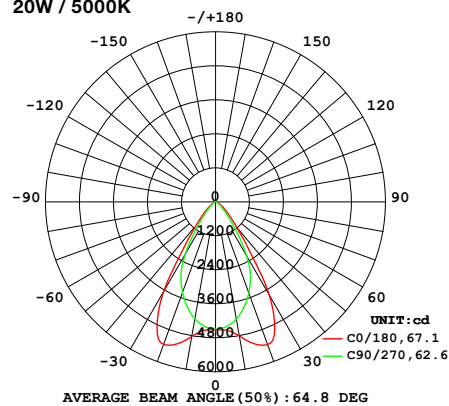

## LUMINOUS INTENSITY DISTRIBUTION DIAGRAM — 4FT

4ft Baffle Lens — Direct  
40W / 5000K

4ft Baffle Lens — Direct/Indirect  
40W / 5000K

4ft Honeycomb Lens — Direct  
40W / 5000K

4ft Honeycomb Lens — Direct/Indirect  
40W / 5000K

4ft Opal Lens — Direct/Indirect  
20W / 5000K

4ft Opal Lens — Direct  
20W / 5000K

4ft Louver Lens — Direct/Indirect  
20W / 5000K

4ft Louver Lens — Direct  
20W / 5000K