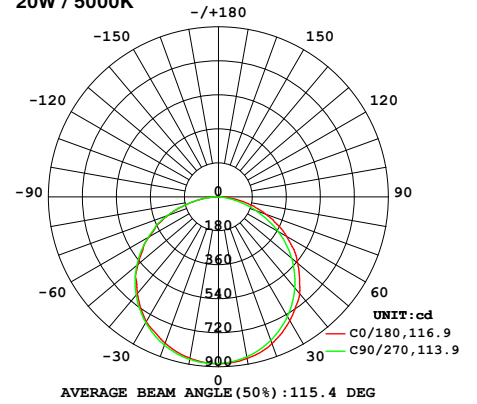

# PHOTOMETRIC INFORMATION

## LUMINOUS INTENSITY DISTRIBUTION DIAGRAM — 2FT

**2ft Baffle Lens — Direct**  
20W / 5000K

**2ft Baffle Lens — Direct/Indirect**  
20W / 5000K

**2ft Honeycomb Lens — Direct**  
20W / 5000K

**2ft Honeycomb Lens — Direct/Indirect**  
20W / 5000K

**2ft Opal Lens — Direct/Indirect**  
20W / 5000K

**2ft Opal Lens — Direct**  
20W / 5000K

**2ft Louver Lens — Direct/Indirect**  
20W / 5000K

**2ft Louver Lens — Direct**  
20W / 5000K