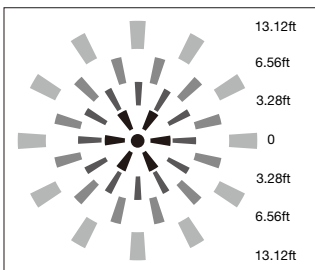

STANDALONE PIR SENSOR DETECTION COVERAGE