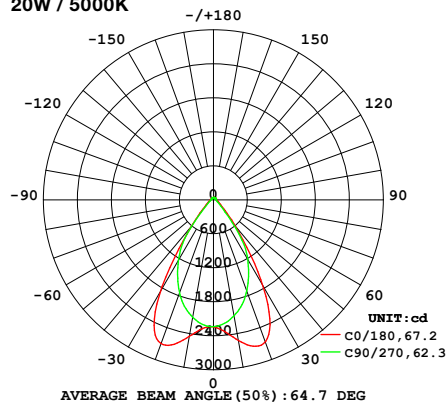

## LUMINOUS INTENSITY DISTRIBUTION DIAGRAM — 2FT

**2ft Baffle Lens — Direct**  
20W / 5000K

**2ft Baffle Lens — Direct/Indirect**  
20W / 5000K

**2ft Honeycomb Lens — Direct**  
20W / 5000K

**2ft Honeycomb Lens — Direct/Indirect**  
20W / 5000K

**2ft Opal Lens — Direct/Indirect**  
20W / 5000K

**2ft Opal Lens — Direct**  
20W / 5000K

**2ft Louver Lens — Direct/Indirect**  
20W / 5000K

**2ft Louver Lens — Direct**  
20W / 5000K

# PHOTOMETRIC INFORMATION