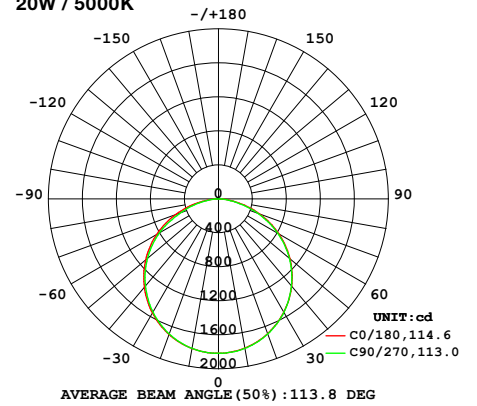

4ft Opal Lens — Direct
20W / 5000K