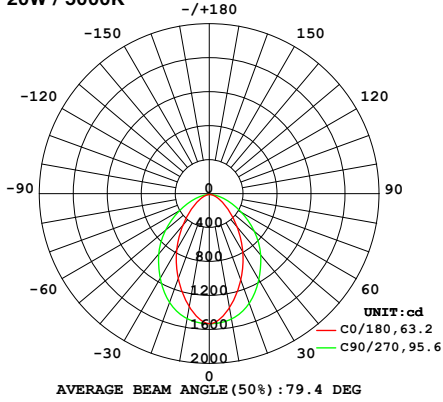

PHOTOMETRIC INFORMATION

LUMINOUS INTENSITY DISTRIBUTION DIAGRAM — 2FT

2ft Baffle Lens — Direct
20W / 5000K