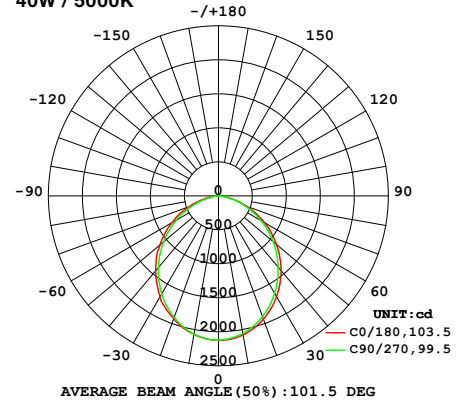

# PHOTOMETRIC INFORMATION

## LUMINOUS INTENSITY DISTRIBUTION DIAGRAM — 4FT

4ft Baffle Lens — Direct  
40W / 5000K

4ft Baffle Lens — Direct/Indirect  
40W / 5000K

4ft Honeycomb Lens — Direct  
40W / 5000K

4ft Honeycomb Lens — Direct/Indirect  
40W / 5000K