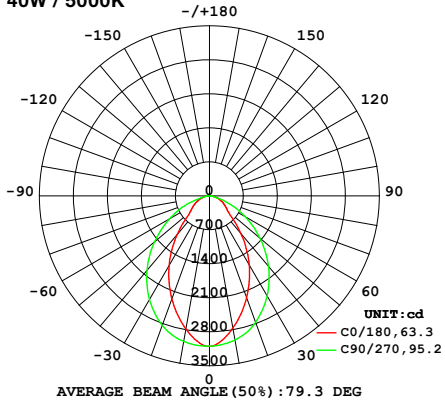

PHOTOMETRIC INFORMATION

LUMINOUS INTENSITY DISTRIBUTION DIAGRAM — 4FT

4ft Baffle Lens — Direct
40W / 5000K