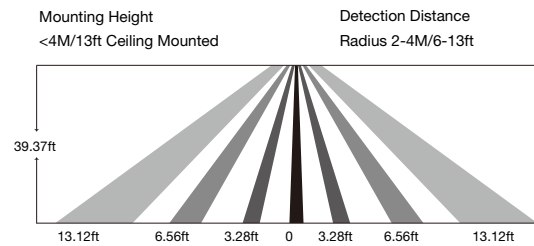

STANDALONE PIR SENSOR DETECTION COVERAGE