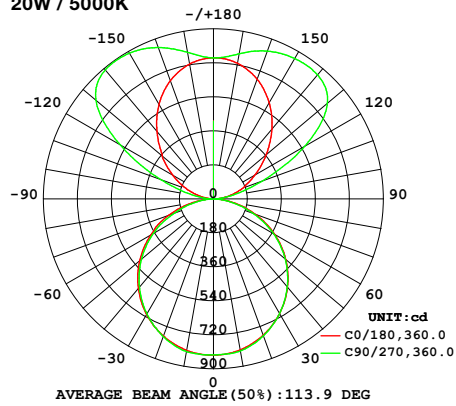

# PHOTOMETRIC INFORMATION

## LUMINOUS INTENSITY DISTRIBUTION DIAGRAM — 4FT

4ft Baffle Lens — Direct  
40W / 5000K

4ft Baffle Lens — Direct/Indirect  
40W / 5000K

4ft Honeycomb Lens — Direct  
40W / 5000K

4ft Honeycomb Lens — Direct/Indirect  
40W / 5000K

4ft Opal Lens — Direct/Indirect  
20W / 5000K

4ft Opal Lens — Direct  
20W / 5000K

4ft Louver Lens — Direct/Indirect  
20W / 5000K

4ft Louver Lens — Direct  
20W / 5000K