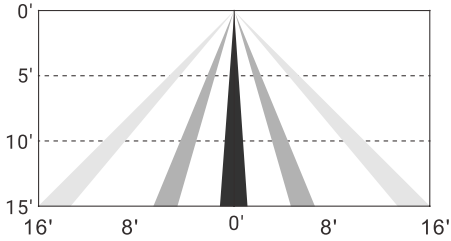

SENSOR INFORMATION

LEDVANCE LINK™ CONTROLLER DETECTION COVERAGE

Coverage Side View