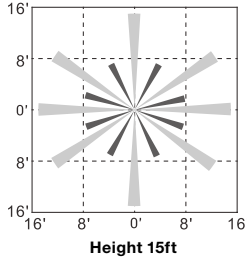

Coverage Top View