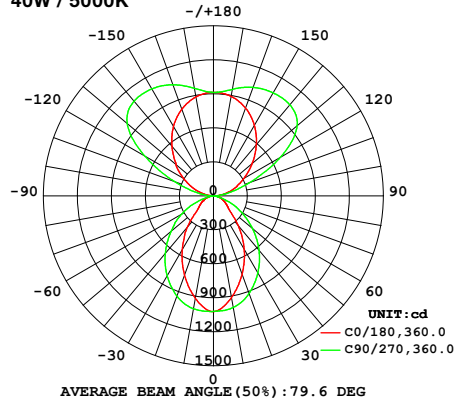

4ft Baffle Lens — Direct/Indirect
40W / 5000K