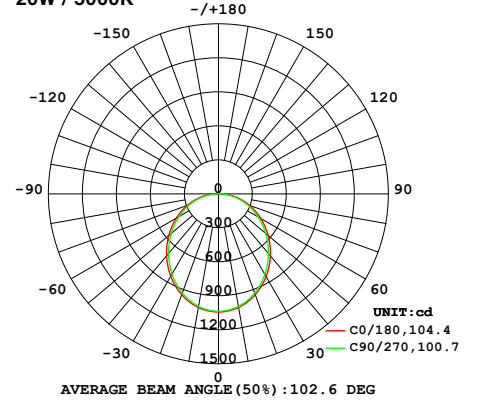

# PHOTOMETRIC INFORMATION

## LUMINOUS INTENSITY DISTRIBUTION DIAGRAM — 2FT

**2ft Baffle Lens — Direct**  
20W / 5000K

**2ft Baffle Lens — Direct/Indirect**  
20W / 5000K

**2ft Honeycomb Lens — Direct**  
20W / 5000K

**2ft Honeycomb Lens — Direct/Indirect**  
20W / 5000K