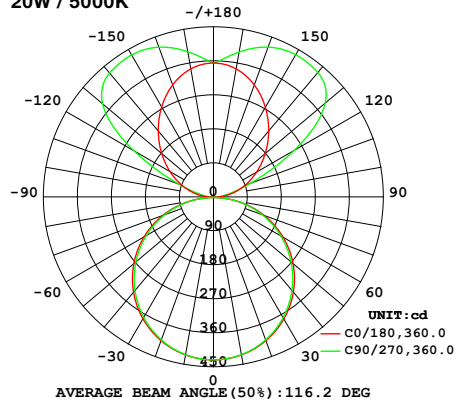

2ft Opal Lens — Direct/Indirect
20W / 5000K