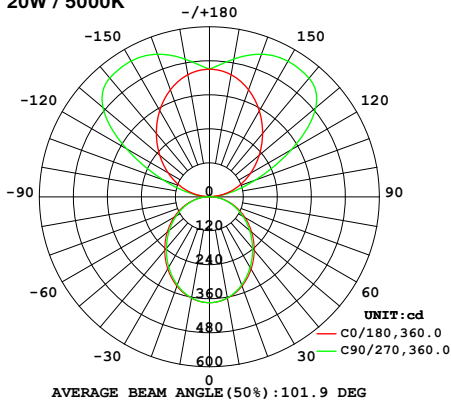

# PHOTOMETRIC INFORMATION

## LUMINOUS INTENSITY DISTRIBUTION DIAGRAM — 2FT

**2ft Baffle Lens — Direct**  
20W / 5000K

**2ft Baffle Lens — Direct/Indirect**  
20W / 5000K

**2ft Honeycomb Lens — Direct**  
20W / 5000K

**2ft Honeycomb Lens — Direct/Indirect**  
20W / 5000K