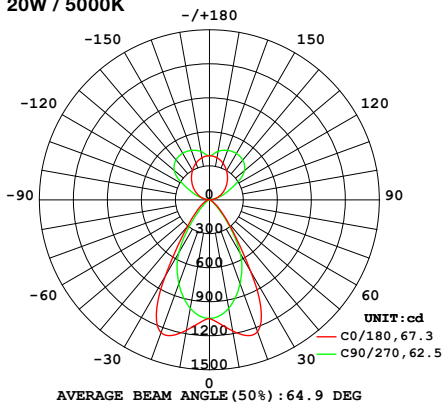

# PHOTOMETRIC INFORMATION

## LUMINOUS INTENSITY DISTRIBUTION DIAGRAM — 2FT

**2ft Baffle Lens — Direct**  
20W / 5000K

**2ft Baffle Lens — Direct/Indirect**  
20W / 5000K

**2ft Honeycomb Lens — Direct**  
20W / 5000K

**2ft Honeycomb Lens — Direct/Indirect**  
20W / 5000K

**2ft Opal Lens — Direct/Indirect**  
20W / 5000K

**2ft Opal Lens — Direct**  
20W / 5000K

**2ft Louver Lens — Direct/Indirect**  
20W / 5000K

**2ft Louver Lens — Direct**  
20W / 5000K