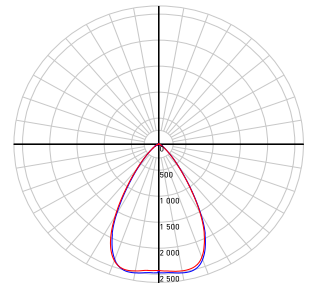

LIGHT DISTRIBUTION

*Lumen output measured at 3000k

20° beam angle

24w

2241lm

30w

2756lm

36w

2948lm

35° beam angle

24w

2247lm

30w

2594lm

36w

2801lm

60° beam angle

24w

2231lm

30w

2715lm

36w

2948lm

Wall wash (Ideal with 60° beam angle)

24w

1135lm

30w

1310lm

36w

1704lm

WHAT'S IN THE BOX

- Complete LED recessed fixture
- Junction box
- 3x Push-in wire connectors
- 2x wire nuts
- Instruction sheet

ACCESSORIES

[RFP-RC06](#)

Drilling plate

ADAPTORS

[REC-CC-EXT8FT](#)

96" extension cord for recessed fixtures

[REC-CC-EXT20FT](#)

240" extension cord for recessed fixtures