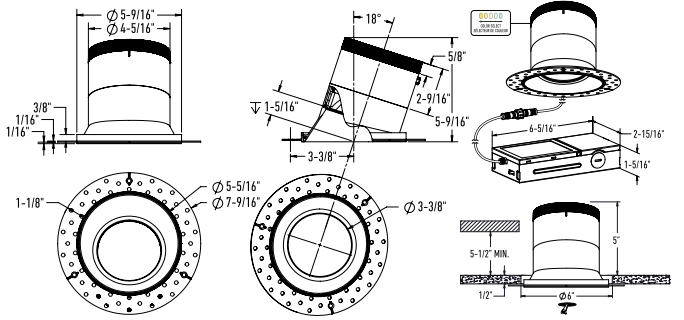

<b>WW</b> Wall wash	<b>BK</b> Black
	<b>WH</b> White

*The wall wash option integrates the reflector and trim into a single unit. Leave blank*

**DIMENSIONS**

**RC06-XX-RGXX-TXX**

**RC06-XX-RGXX-TL**

**RC06-XX-SLXX-TXX**

**RC06-XX-SLXX-TL**

**RC06-CC-XX-GMBXX-TXX**

**RC06-CC-XX-GMBXX-TL**

**RC06-CC-XX-WWXX**

**LIGHT DISTRIBUTION**

\*Lumen output measured at 3000k

**20° beam angle****24w**

2241lm