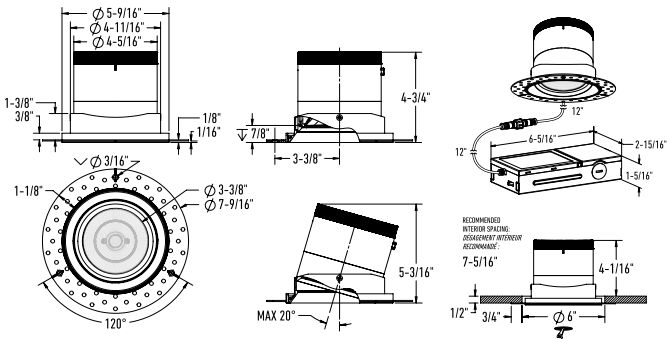

RC06-CC-XX-GMBXX-TXX