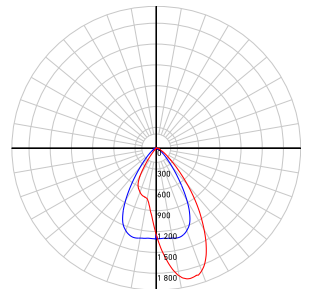

**30w**

2756lm

**36w**

2948lm

**35° beam angle****24w**

2247lm

**30w**

2594lm

**36w**

2801lm

**60° beam angle****24w**

2231lm

**30w**

2715lm

**36w**

2948lm

**Wall wash (Ideal with 60° beam angle)****24w**

1135lm

**30w**

1310lm

**36w**

1704lm

**WHAT'S IN THE BOX**

- Complete LED recessed fixture
- Junction box
- 3x Push-in wire connectors
- 2x wire nuts
- Instruction sheet