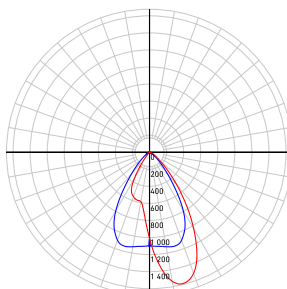

LIGHT DISTRIBUTION

*Lumen output measured at 3000k

20° beam angle

24w

2241lm

30w

2756lm

36w

2948lm

35° beam angle

24w

2247lm

30w

2594lm

36w

2801lm

60° beam angle

24w

2231lm

30w

2715lm

36w

2948lm

Wall wash (Ideal with 60° beam angle)

24w

1135lm

30w

1310lm

36w

1704lm

WHAT'S IN THE BOX

- Complete LED recessed fixture
- Junction box
- 3x Push-in wire connectors
- 2x wire nuts
- Instruction sheet

ACCESSORIES

[RFP-RC06](#)

Drilling plate

ADAPTORS

[REC-CC-EXT8FT](#)

96" extension cord for recessed fixtures

[REC-CC-EXT20FT](#)

240" extension cord for recessed fixtures