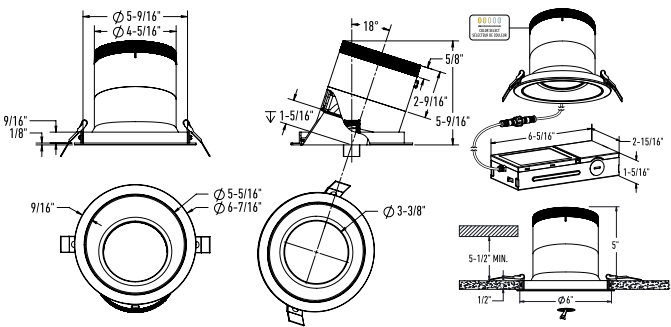

<b>WW</b> Wall wash	<b>BK</b> Black
	<b>WH</b> White

*The wall wash option integrates the reflector and trim into a single unit. Leave blank*

**DIMENSIONS**

**RC06-XX-RGXX-TXX**

**RC06-XX-RGXX-TL**

**RC06-XX-SLXX-TXX**