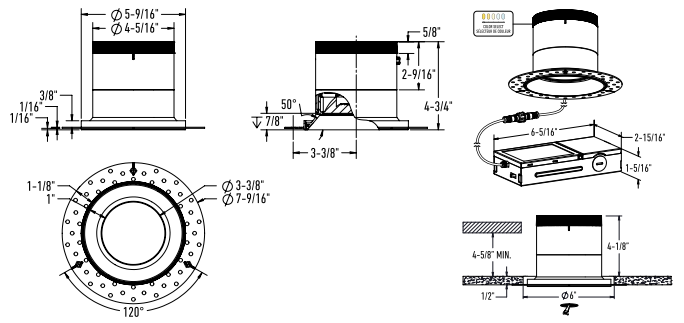

<b>WW</b> Wall wash	<b>BK</b> Black
	<b>WH</b> White

*The wall wash option integrates the reflector and trim into a single unit. Leave blank*

**DIMENSIONS**

**RC06-XX-RGXX-TXX**

**RC06-XX-RGXX-TL**

**RC06-XX-SLXX-TXX**