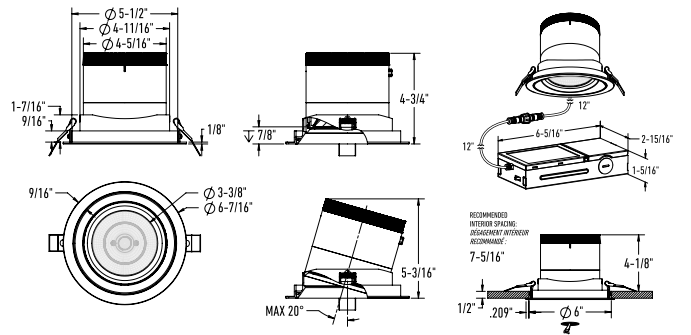

RC06-CC-XX-GMBXX-TL