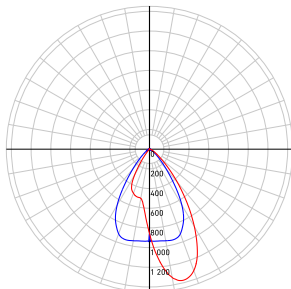

Wall wash (Ideal with 60° beam angle)

24w

1135lm