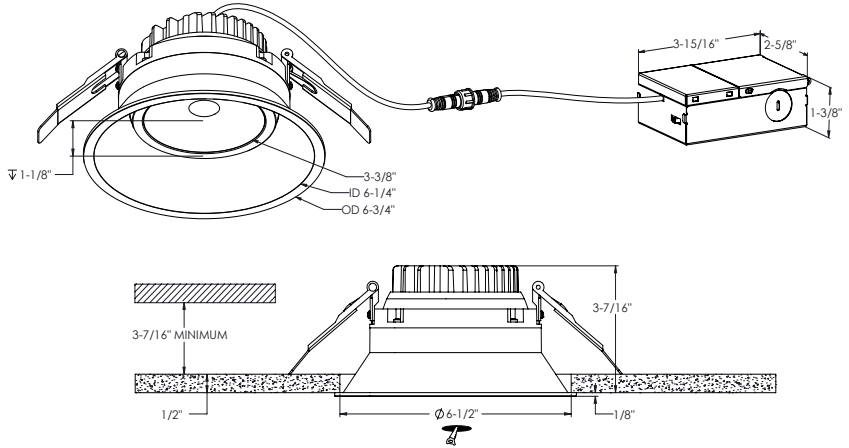

PROJECT

TYPE

DATE

QTY

NOTES