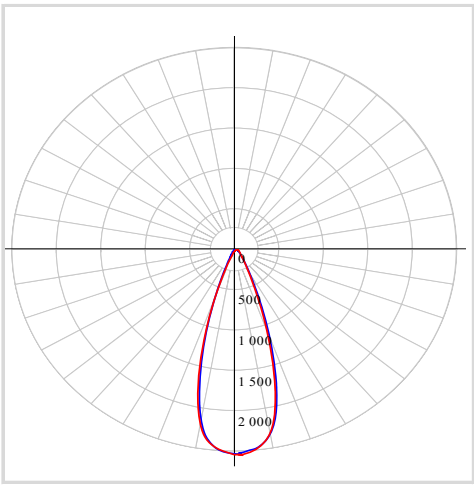

## LIGHT DISTRIBUTION

\*Lumen output measured at 3000k

## QUICK SPECS

<b>Size</b>	6"
<b>Watts (W)</b>	20
<b>Delivered lumens*</b>	1500
<b>CRI</b>	90
<b>Voltage (v)</b>	120
<b>Beam angle (deg)</b>	40
<b>Cut hole size (in)</b>	6-1/2"
<b>Lifespan (hrs)</b>	50000
<b>FT rating</b>	FT6
<b>Binning</b>	3 SDCM
<b>LED model</b>	COB
<b>Color temperature</b>	2700K/3000K/3500K/4000K/5000K