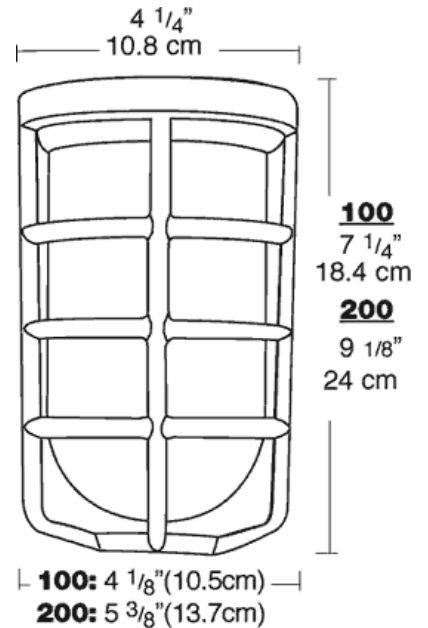

RAB LIGHTING VC100DG

JOB NAME: _____
 DATE: _____
 TYPE: _____

DESCRIPTION

Die cast aluminum construction. Mounts to existing surface or recessed 4" boxes Adapter plate provided. Medium base socket and a variety of globes. Incandescent up to 150 watts (lamp not supplied). CFL: 13 or 22 watts (Lamp supplied).

Colored Globe Maximum Watts:

100 watts

Die Cast Guard:

Supplied with one piece die cast guard with set screw

Maximum Watts:

100 watts

Patents:

RAB sensor and fixture designs are protected under U.S. and International Intellectual Property laws.

Color:

Natural

Weight:

2.39

DIMENSIONS

ORDERING INFORMATION

| Total Watts | Lamp Type | Lamp Base | Ballast | Starting Amps/ Operating Amps | | | | Input Watts | LAMP ANSI | Initial Lumens | Lamp Hours |
|----------------|--------------|--------------|---------|-------------------------------|------|------|------|----------------|--------------|-------------------|---------------|
| | | | | 120V | 208V | 240V | 277V | | | | |
| 100 | A19 | Medium | 0 | 0 | 0 | 0 | 0 | 0 | 0 | 0 | |